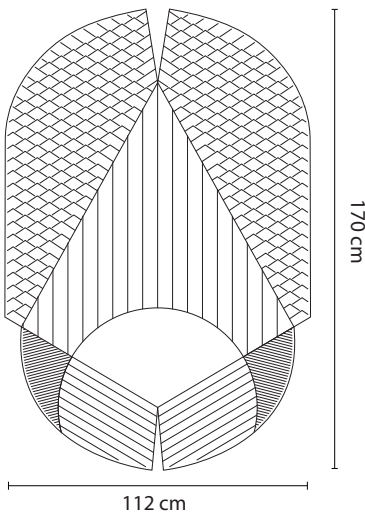

DESIGNER

Hanna Ernsting & Sarah Böttger

RUG

Kaldo

FEATURES

— quilted and stitched rug

KNOTS/INCH

—

PILE HEIGHT

—

DIMENSIONS

— 112x170 centimeters
(available in any dimension)

COLOR

— only pattern

PRODUCTION AREA

— Italy

MATERIAL

— felt

DELIVERY TIME FROM ORDER

— 3 months

www.nodusrug.it

© 2016

IL PICCOLO
via Delio Tessa 1
20121 Milan - Italy
T +39 02 8668 38
F +39 02 7202 28 89

NODUS