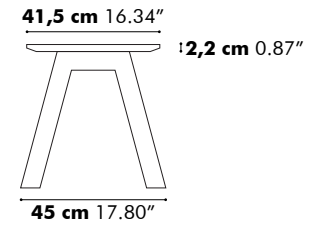

Low

High

Detail X

D 50 cm
19.69"

Value for b depends on the length of the PicNic Side

L	160 cm 62.99"	180 cm 70.87"	200 cm 78.74"	220 cm 86.61"	240 cm 94.49"
b	15 cm 5.90"	20 cm 7.87"	30 cm 11.81"	30 cm 11.81"	30 cm 11.81"

BuzziPicNic Side with Tabletop HPL

Low

High

Value for b depends on the length of the PicNic Side

L	160 cm 62.99"	180 cm 70.87"	200 cm 78.74"	220 cm 86.61"	240 cm 94.49"
b	15 cm 5.90"	20 cm 7.87"	30 cm 11.81"	30 cm 11.81"	30 cm 11.81"

BuzziPicNic WorkBench with Tabletop Wood

BuzziPicNic WorkBench with Tabletop HPL

BuzziPicNic Bench

116 cm 45.66"

with cushion

136 cm 53.54"

with cushion

BuzziPicNic Round

Detail X

Detail Y

	R1	R2	R3
Ø 160 cm	38 cm 14.96"	15 cm 5.91"	48 cm 18.90"
Ø 200 cm	48 cm 18.90"	25 cm 9.84"	48 cm 18.90"

Weights

PicNic Desk Low

Depth	Length	Weight
80 cm 31.50"	120 cm 47.24"	41,47 kg 91.43 lbs
	140 cm 55.12"	45,55 kg 100.42 lbs
	160 cm 62.99"	51,62 kg 113.80 lbs
	180 cm 70.87"	56,14 kg 123.77 lbs
	200 cm 78.74"	60,66 kg 133.73 lbs
	220 cm 86.61"	65,18 kg 143.70 lbs
	240 cm 94.49"	69,26 kg 152.69 lbs
90 cm 35.43"	120 cm 47.24"	45,98 kg 101.37 lbs
	140 cm 55.12"	50,52 kg 111.38 lbs
	160 cm 62.99"	57,33 kg 126.39 lbs
	180 cm 70.87"	62,31 kg 137.37 lbs
	200 cm 78.74"	67,28 kg 148.33 lbs
	220 cm 86.61"	72,26 kg 159.31 lbs
	240 cm 94.49"	76,79 kg 169.29 lbs
100 cm 39.37"	120 cm 47.24"	50,49 kg 111.31 lbs
	140 cm 55.12"	55,48 kg 122.31 lbs
	160 cm 62.99"	63,04 kg 138.98 lbs
	180 cm 70.87"	68,47 kg 150.95 lbs
	200 cm 78.74"	73,54 kg 162.13 lbs
	220 cm 86.61"	79,33 kg 174.89 lbs
	240 cm 94.49"	84,32 kg 185.89 lbs