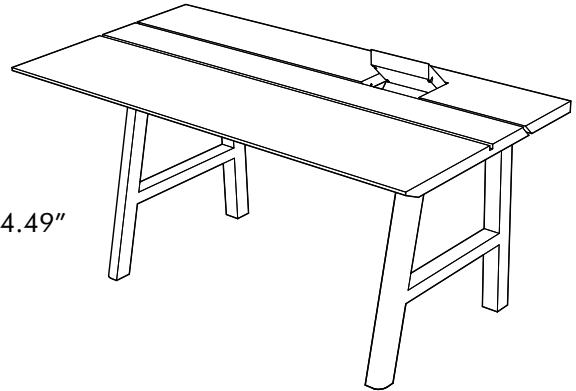

 Worktop: Wood or HPL
Base: always Wood

 Dry usage

 Flat packed

Content

Configurations	3
Tabletop, Cable entry, Base	5
Finishes	6
Size Chart Tabletop Wood	7
Size Chart Tabletop HPL	9
Options	11
Electrification	12
Detailed dimensions	14
Weights	23

Configurations

BuzziPicNic Desk

- 📍 Desk Low, Desk High
- 🌲 Worktop: Wood or HPL
Base: always Wood
- H: 75 cm (Desk Low) or 108 cm (Desk High)
29.53"(Desk Low) or 42.52" (Desk High)
- ✂ L: 120, 140, 160, 180, 200, 220 or 240 cm
47.24", 55.12", 62.99", 70.87", 78.74", 86.61" or 94.49"
- D: 80, 90 or 100 cm
31.50", 35.43" or 39.37"
- ⋮ Cable entry always on the right
Electrification and wire management optional

BuzziPicNic Meet

- 📍 Meet Low, Meet High
- 🌲 Worktop: Wood or HPL
Base: always Wood
- H: 75 cm (Meet Low) or 108 cm (Meet High)
29.53"(Meet Low) or 42.52" (Meet High)
- ✂ L: 160, 180, 200, 220 or 240 cm
62.99", 70.87", 78.74", 86.61" or 94.49"
- D: 80, 90, 100 or 120 cm
31.50", 35.43", 39.37" or 47.24"
- ⋮ Cable entry always in the middle
Electrification and wire management optional