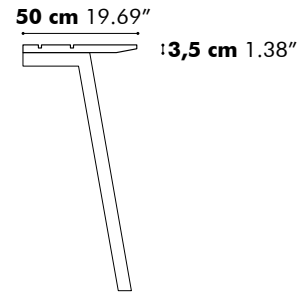

Detail Y

D: 80 cm 31.50", 90 cm 35.43", 100 cm 39.37" or 120 cm 47.24"

Value for a and b depends on the length of the PicNic Desk

L	160 cm 62.99"	180 cm 70.87"	200 cm 78.74"	220 cm 86.61"	240 cm 94.49"
b	15 cm 5.90"	20 cm 7.87"	30 cm 11.81"	30 cm 11.81"	30 cm 11.81"

* This size is only available for BuzziPicNic Meet High

BuzziPicNic Meet with Tabletop HPL

Low

High

* Optional

D: 80 cm 31.50", 90 cm 35.43", 100 cm 39.37" or 120 cm 39.37"**

Value for a and b depends on the length of the PicNic Desk

L	160 cm 62.99"	180 cm 70.87"	200 cm 78.74"	220 cm 86.61"	240 cm 94.49"
b	15 cm 5.90"	20 cm 7.87"	30 cm 11.81"	30 cm 11.81"	30 cm 11.81"

** This size is only available for BuzziPicNic Meet High

BuzziPicNic Side with Tabletop Wood

Low

High

Detail X

D 50 cm
19.69"

Value for b depends on the length of the PicNic Side

L	160 cm 62.99"	180 cm 70.87"	200 cm 78.74"	220 cm 86.61"	240 cm 94.49"
b	15 cm 5.90"	20 cm 7.87"	30 cm 11.81"	30 cm 11.81"	30 cm 11.81"