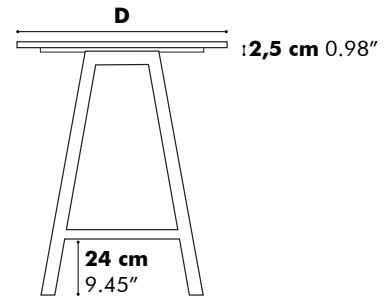

Detail Y

D: 80 cm 31.50", 90 cm 35.43", 100 cm 39.37" or 120 cm 47.24"

Value for a and b depends on the length of the PicNic Desk

L	160 cm 62.99"	180 cm 70.87"	200 cm 78.74"	220 cm 86.61"	240 cm 94.49"
b	15 cm 5.90"	20 cm 7.87"	30 cm 11.81"	30 cm 11.81"	30 cm 11.81"

* This size is only available for BuzziPicNic Meet High

BuzziPicNic Meet with Tabletop HPL

Low

High

* Optional

D: 80 cm 31.50", 90 cm 35.43", 100 cm 39.37" or 120 cm 39.37"**

Value for a and b depends on the length of the PicNic Desk

L	160 cm 62.99"	180 cm 70.87"	200 cm 78.74"	220 cm 86.61"	240 cm 94.49"
b	15 cm 5.90"	20 cm 7.87"	30 cm 11.81"	30 cm 11.81"	30 cm 11.81"

** This size is only available for BuzziPicNic Meet High

BuzziPicNic Side with Tabletop Wood

Low

High

Detail X

D 50 cm
19.69"

Value for b depends on the length of the PicNic Side

L	160 cm 62.99"	180 cm 70.87"	200 cm 78.74"	220 cm 86.61"	240 cm 94.49"
b	15 cm 5.90"	20 cm 7.87"	30 cm 11.81"	30 cm 11.81"	30 cm 11.81"