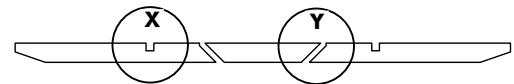

BuzziPicNic Desk with Tabletop HPL

Low

High

* Optional

D: 80 cm 31.50", 90 cm 35.43" or 100 cm 39.37"

Value for a and b depends on the length of the PicNic Desk

L	120 cm 47.24"	140 cm 55.12"	160 cm 62.99"	180 cm 70.87"	200 cm 78.74"	220 cm 86.61"	240 cm 94.49"
a	28 cm 11.02"	33 cm 12.99"	38 cm 14.96"	38 cm 14.96"	38 cm 14.96"	38 cm 14.96"	43 cm 16.93"
b	10 cm 3.94"	15 cm 5.90"	20 cm 7.87"	20 cm 7.87"	20 cm 7.87"	20 cm 7.87"	25 cm 9.84"

BuzziPicNic Meet with Tabletop Wood

Low

High

D 80 cm*
31.50"

D 90 cm
35.43"

D 100 cm
39.37"

D 120 cm
47.24"

Detail X