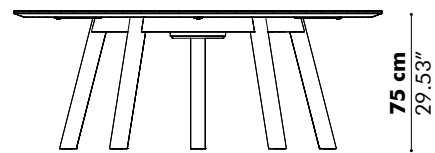

Low

High

Detail X

D 50 cm
19.69"

Value for b depends on the length of the PicNic Side

L	160 cm 62.99"	180 cm 70.87"	200 cm 78.74"	220 cm 86.61"	240 cm 94.49"
b	15 cm 5.90"	20 cm 7.87"	30 cm 11.81"	30 cm 11.81"	30 cm 11.81"

BuzziPicNic Side with Tabletop HPL

Low

High

Value for b depends on the length of the PicNic Side

L	160 cm 62.99"	180 cm 70.87"	200 cm 78.74"	220 cm 86.61"	240 cm 94.49"
b	15 cm 5.90"	20 cm 7.87"	30 cm 11.81"	30 cm 11.81"	30 cm 11.81"

BuzziPicNic WorkBench with Tabletop Wood

BuzziPicNic WorkBench with Tabletop HPL

BuzziPicNic Bench

116 cm 45.66"

with cushion

136 cm 53.54"

with cushion

BuzziPicNic Round