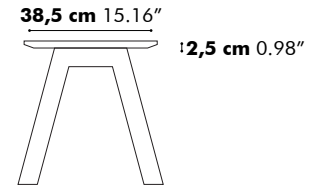

Low

High

Detail X

D 50 cm
19.69"

Value for b depends on the length of the PicNic Side

L	160 cm 62.99"	180 cm 70.87"	200 cm 78.74"	220 cm 86.61"	240 cm 94.49"
b	15 cm 5.90"	20 cm 7.87"	30 cm 11.81"	30 cm 11.81"	30 cm 11.81"

BuzziPicNic Side with Tabletop HPL

Low

High

Value for b depends on the length of the PicNic Side

L	160 cm 62.99"	180 cm 70.87"	200 cm 78.74"	220 cm 86.61"	240 cm 94.49"
b	15 cm 5.90"	20 cm 7.87"	30 cm 11.81"	30 cm 11.81"	30 cm 11.81"

BuzziPicNic WorkBench with Tabletop Wood

BuzziPicNic WorkBench with Tabletop HPL

BuzziPicNic Bench

116 cm 45.66"

with cushion

136 cm 53.54"

with cushion

BuzziPicNic Round

Detail X

Detail Y

	R1	R2	R3
Ø 160 cm	38 cm 14.96"	15 cm 5.91"	48 cm 18.90"
Ø 200 cm	48 cm 18.90"	25 cm 9.84"	48 cm 18.90"

Weights

PicNic Desk Low

Depth	Length	Weight
80 cm 31.50"	120 cm 47.24"	41,47 kg 91.43 lbs
	140 cm 55.12"	45,55 kg 100.42 lbs
	160 cm 62.99"	51,62 kg 113.80 lbs
	180 cm 70.87"	56,14 kg 123.77 lbs
	200 cm 78.74"	60,66 kg 133.73 lbs
	220 cm 86.61"	65,18 kg 143.70 lbs
	240 cm 94.49"	69,26 kg 152.69 lbs
90 cm 35.43"	120 cm 47.24"	45,98 kg 101.37 lbs
	140 cm 55.12"	50,52 kg 111.38 lbs
	160 cm 62.99"	57,33 kg 126.39 lbs
	180 cm 70.87"	62,31 kg 137.37 lbs
	200 cm 78.74"	67,28 kg 148.33 lbs
	220 cm 86.61"	72,26 kg 159.31 lbs
	240 cm 94.49"	76,79 kg 169.29 lbs
100 cm 39.37"	120 cm 47.24"	50,49 kg 111.31 lbs
	140 cm 55.12"	55,48 kg 122.31 lbs
	160 cm 62.99"	63,04 kg 138.98 lbs
	180 cm 70.87"	68,47 kg 150.95 lbs
	200 cm 78.74"	73,54 kg 162.13 lbs
	220 cm 86.61"	79,33 kg 174.89 lbs
	240 cm 94.49"	84,32 kg 185.89 lbs