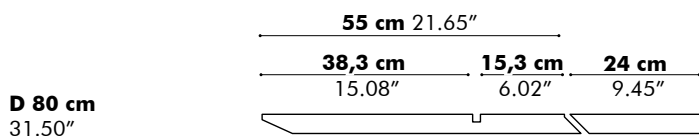

For more information on selecting the right socket for your region: visit www.iec.ch/worldplugs

- F  NL|DE|LUX
- E  BE|FR
- G  UK
- B  US

Detailed Dimensions

BuzziPicNic Desk with Tabletop Wood

Low

High

D: 80 cm 31.50", 90 cm 35.43" or 100 cm 39.37"

Value for a and b depends on the length of the PicNic Desk

L	120 cm 47.24"	140 cm 55.12"	160 cm 62.99"	180 cm 70.87"	200 cm 78.74"	220 cm 86.61"	240 cm 94.49"
a	28 cm 11.02"	33 cm 12.99"	38 cm 14.96"	38 cm 14.96"	38 cm 14.96"	38 cm 14.96"	43 cm 16.93"
b	10 cm 3.94"	15 cm 5.90"	20 cm 7.87"	20 cm 7.87"	20 cm 7.87"	20 cm 7.87"	25 cm 9.84"