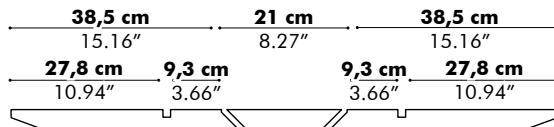

Value for a and b depends on the length of the PicNic Desk

L	120 cm 47.24"	140 cm 55.12"	160 cm 62.99"	180 cm 70.87"	200 cm 78.74"	220 cm 86.61"	240 cm 94.49"
a	28 cm 11.02"	33 cm 12.99"	38 cm 14.96"	38 cm 14.96"	38 cm 14.96"	38 cm 14.96"	43 cm 16.93"
b	10 cm 3.94"	15 cm 5.90"	20 cm 7.87"	20 cm 7.87"	20 cm 7.87"	20 cm 7.87"	25 cm 9.84"

BuzziPicNic Desk with Tabletop HPL

Low

High

* Optional

D: 80 cm 31.50", 90 cm 35.43" or 100 cm 39.37"

Value for a and b depends on the length of the PicNic Desk

L	120 cm 47.24"	140 cm 55.12"	160 cm 62.99"	180 cm 70.87"	200 cm 78.74"	220 cm 86.61"	240 cm 94.49"
a	28 cm 11.02"	33 cm 12.99"	38 cm 14.96"	38 cm 14.96"	38 cm 14.96"	38 cm 14.96"	43 cm 16.93"
b	10 cm 3.94"	15 cm 5.90"	20 cm 7.87"	20 cm 7.87"	20 cm 7.87"	20 cm 7.87"	25 cm 9.84"

BuzziPicNic Meet with Tabletop Wood

Low

High

D 80 cm*
31.50"

D 90 cm
35.43"

D 100 cm
39.37"

D 120 cm
47.24"

Detail X

Detail Y

D: 80 cm 31.50", 90 cm 35.43", 100 cm 39.37" or 120 cm 47.24"

Value for a and b depends on the length of the PicNic Desk

L	160 cm 62.99"	180 cm 70.87"	200 cm 78.74"	220 cm 86.61"	240 cm 94.49"
b	15 cm 5.90"	20 cm 7.87"	30 cm 11.81"	30 cm 11.81"	30 cm 11.81"