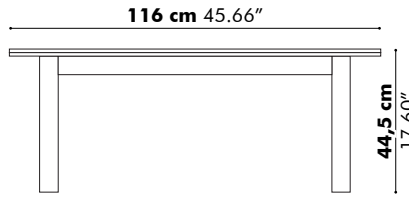

Low

High

Detail X

D 50 cm
19.69"

Value for b depends on the length of the PicNic Side

L	160 cm 62.99"	180 cm 70.87"	200 cm 78.74"	220 cm 86.61"	240 cm 94.49"
b	15 cm 5.90"	20 cm 7.87"	30 cm 11.81"	30 cm 11.81"	30 cm 11.81"

BuzziPicNic Side with Tabletop HPL

Low

High

Value for b depends on the length of the PicNic Side

L	160 cm 62.99"	180 cm 70.87"	200 cm 78.74"	220 cm 86.61"	240 cm 94.49"
b	15 cm 5.90"	20 cm 7.87"	30 cm 11.81"	30 cm 11.81"	30 cm 11.81"

BuzziPicNic WorkBench with Tabletop Wood

BuzziPicNic WorkBench with Tabletop HPL

BuzziPicNic Bench

116 cm 45.66"

with cushion

136 cm 53.54"

with cushion

BuzziPicNic Round

Detail X

Detail Y

	R1	R2	R3
Ø 160 cm	38 cm 14.96"	15 cm 5.91"	48 cm 18.90"
Ø 200 cm	48 cm 18.90"	25 cm 9.84"	48 cm 18.90"

Weights

PicNic Desk Low

Depth	Length	Weight
80 cm 31.50"	120 cm 47.24"	41,47 kg 91.43 lbs
	140 cm 55.12"	45,55 kg 100.42 lbs
	160 cm 62.99"	51,62 kg 113.80 lbs
	180 cm 70.87"	56,14 kg 123.77 lbs
	200 cm 78.74"	60,66 kg 133.73 lbs
	220 cm 86.61"	65,18 kg 143.70 lbs
	240 cm 94.49"	69,26 kg 152.69 lbs
90 cm 35.43"	120 cm 47.24"	45,98 kg 101.37 lbs
	140 cm 55.12"	50,52 kg 111.38 lbs
	160 cm 62.99"	57,33 kg 126.39 lbs
	180 cm 70.87"	62,31 kg 137.37 lbs
	200 cm 78.74"	67,28 kg 148.33 lbs
	220 cm 86.61"	72,26 kg 159.31 lbs
	240 cm 94.49"	76,79 kg 169.29 lbs
100 cm 39.37"	120 cm 47.24"	50,49 kg 111.31 lbs
	140 cm 55.12"	55,48 kg 122.31 lbs
	160 cm 62.99"	63,04 kg 138.98 lbs
	180 cm 70.87"	68,47 kg 150.95 lbs
	200 cm 78.74"	73,54 kg 162.13 lbs
	220 cm 86.61"	79,33 kg 174.89 lbs
	240 cm 94.49"	84,32 kg 185.89 lbs