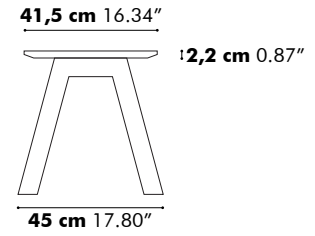

Low

High

Detail X

D 50 cm
19.69"

Value for b depends on the length of the PicNic Side

L	160 cm 62.99"	180 cm 70.87"	200 cm 78.74"	220 cm 86.61"	240 cm 94.49"
b	15 cm 5.90"	20 cm 7.87"	30 cm 11.81"	30 cm 11.81"	30 cm 11.81"

BuzziPicNic Side with Tabletop HPL

Low

High

Value for b depends on the length of the PicNic Side

L	160 cm 62.99"	180 cm 70.87"	200 cm 78.74"	220 cm 86.61"	240 cm 94.49"
b	15 cm 5.90"	20 cm 7.87"	30 cm 11.81"	30 cm 11.81"	30 cm 11.81"

BuzziPicNic WorkBench with Tabletop Wood

BuzziPicNic WorkBench with Tabletop HPL

BuzziPicNic Bench

116 cm 45.66"

with cushion

136 cm 53.54"

with cushion

BuzziPicNic Round

Detail X

Detail Y

	R1	R2	R3
Ø 160 cm	38 cm 14.96"	15 cm 5.91"	48 cm 18.90"
Ø 200 cm	48 cm 18.90"	25 cm 9.84"	48 cm 18.90"

Weights

PicNic Desk Low

Depth	Length	Weight
80 cm 31.50"	120 cm 47.24"	41,47 kg 91.43 lbs
	140 cm 55.12"	45,55 kg 100.42 lbs
	160 cm 62.99"	51,62 kg 113.80 lbs
	180 cm 70.87"	56,14 kg 123.77 lbs
	200 cm 78.74"	60,66 kg 133.73 lbs
	220 cm 86.61"	65,18 kg 143.70 lbs
	240 cm 94.49"	69,26 kg 152.69 lbs
90 cm 35.43"	120 cm 47.24"	45,98 kg 101.37 lbs
	140 cm 55.12"	50,52 kg 111.38 lbs
	160 cm 62.99"	57,33 kg 126.39 lbs
	180 cm 70.87"	62,31 kg 137.37 lbs
	200 cm 78.74"	67,28 kg 148.33 lbs
	220 cm 86.61"	72,26 kg 159.31 lbs
	240 cm 94.49"	76,79 kg 169.29 lbs
100 cm 39.37"	120 cm 47.24"	50,49 kg 111.31 lbs
	140 cm 55.12"	55,48 kg 122.31 lbs
	160 cm 62.99"	63,04 kg 138.98 lbs
	180 cm 70.87"	68,47 kg 150.95 lbs
	200 cm 78.74"	73,54 kg 162.13 lbs
	220 cm 86.61"	79,33 kg 174.89 lbs
	240 cm 94.49"	84,32 kg 185.89 lbs