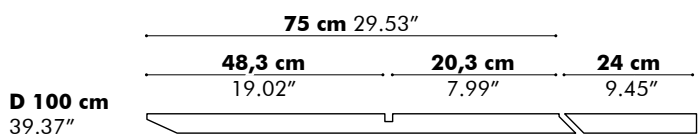

For more information on selecting the right socket for your region: visit www.iec.ch/worldplugs

- F  NL|DE|LUX
- E  BE|FR
- G  UK
- B  US

Detailed Dimensions

BuzziPicNic Desk with Tabletop Wood

Low

High

D: 80 cm 31.50", 90 cm 35.43" or 100 cm 39.37"

Value for a and b depends on the length of the PicNic Desk

L	120 cm 47.24"	140 cm 55.12"	160 cm 62.99"	180 cm 70.87"	200 cm 78.74"	220 cm 86.61"	240 cm 94.49"
a	28 cm 11.02"	33 cm 12.99"	38 cm 14.96"	38 cm 14.96"	38 cm 14.96"	38 cm 14.96"	43 cm 16.93"
b	10 cm 3.94"	15 cm 5.90"	20 cm 7.87"	20 cm 7.87"	20 cm 7.87"	20 cm 7.87"	25 cm 9.84"