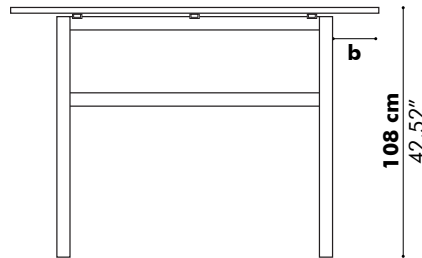

For more information on selecting the right socket for your region: visit www.iec.ch/worldplugs

- F  NL|DE|LUX
- E  BE|FR
- G  UK
- B  US

Detailed Dimensions

BuzziPicNic Desk with Tabletop Wood

Low

High

D: 80 cm 31.50", 90 cm 35.43" or 100 cm 39.37"

Value for a and b depends on the length of the PicNic Desk

L	120 cm 47.24"	140 cm 55.12"	160 cm 62.99"	180 cm 70.87"	200 cm 78.74"	220 cm 86.61"	240 cm 94.49"
a	28 cm 11.02"	33 cm 12.99"	38 cm 14.96"	38 cm 14.96"	38 cm 14.96"	38 cm 14.96"	43 cm 16.93"
b	10 cm 3.94"	15 cm 5.90"	20 cm 7.87"	20 cm 7.87"	20 cm 7.87"	20 cm 7.87"	25 cm 9.84"

BuzziPicNic Desk with Tabletop HPL

Low

High

* Optional

D: 80 cm 31.50", 90 cm 35.43" or 100 cm 39.37"

Value for a and b depends on the length of the PicNic Desk

L	120 cm 47.24"	140 cm 55.12"	160 cm 62.99"	180 cm 70.87"	200 cm 78.74"	220 cm 86.61"	240 cm 94.49"
a	28 cm 11.02"	33 cm 12.99"	38 cm 14.96"	38 cm 14.96"	38 cm 14.96"	38 cm 14.96"	43 cm 16.93"
b	10 cm 3.94"	15 cm 5.90"	20 cm 7.87"	20 cm 7.87"	20 cm 7.87"	20 cm 7.87"	25 cm 9.84"