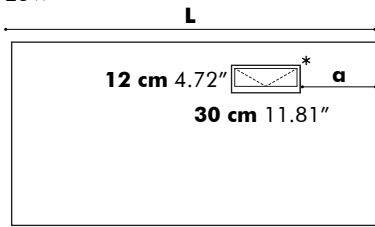

For more information on selecting the right socket for your region: visit www.iec.ch/worldplugs

- F  NL|DE|LUX
- E  BE|FR
- G  UK
- B  US

Detailed Dimensions

BuzziPicNic Desk with Tabletop Wood

Low

High

D: 80 cm 31.50", 90 cm 35.43" or 100 cm 39.37"

Value for a and b depends on the length of the PicNic Desk

L	120 cm 47.24"	140 cm 55.12"	160 cm 62.99"	180 cm 70.87"	200 cm 78.74"	220 cm 86.61"	240 cm 94.49"
a	28 cm 11.02"	33 cm 12.99"	38 cm 14.96"	38 cm 14.96"	38 cm 14.96"	38 cm 14.96"	43 cm 16.93"
b	10 cm 3.94"	15 cm 5.90"	20 cm 7.87"	20 cm 7.87"	20 cm 7.87"	20 cm 7.87"	25 cm 9.84"

BuzziPicNic Desk with Tabletop HPL

Low

High

* Optional

D: 80 cm 31.50", 90 cm 35.43" or 100 cm 39.37"

Value for a and b depends on the length of the PicNic Desk

L	120 cm 47.24"	140 cm 55.12"	160 cm 62.99"	180 cm 70.87"	200 cm 78.74"	220 cm 86.61"	240 cm 94.49"
a	28 cm 11.02"	33 cm 12.99"	38 cm 14.96"	38 cm 14.96"	38 cm 14.96"	38 cm 14.96"	43 cm 16.93"
b	10 cm 3.94"	15 cm 5.90"	20 cm 7.87"	20 cm 7.87"	20 cm 7.87"	20 cm 7.87"	25 cm 9.84"