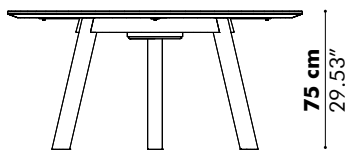

BuzziPicNic Side with Tabletop HPL

Low

High

Value for b depends on the length of the PicNic Side

L	160 cm 62.99"	180 cm 70.87"	200 cm 78.74"	220 cm 86.61"	240 cm 94.49"
b	15 cm 5.90"	20 cm 7.87"	30 cm 11.81"	30 cm 11.81"	30 cm 11.81"

BuzziPicNic WorkBench with Tabletop Wood

BuzziPicNic WorkBench with Tabletop HPL

BuzziPicNic Bench

116 cm 45.66"

with cushion

136 cm 53.54"

with cushion

BuzziPicNic Round