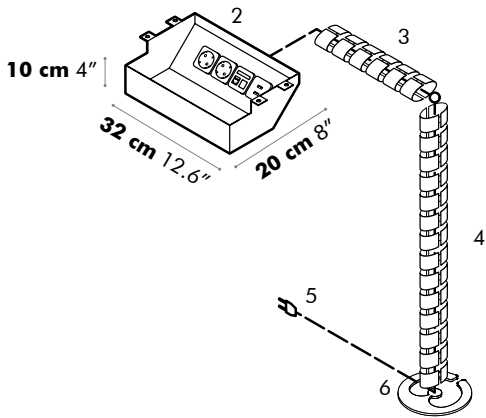

Electrification (optional)

The Cable Box provides power outlets and/or USB and data connections for a BuzziPicNic Desk, Meet, WorkBench and round. Cables and cable management are included in this Cable Box.

Cable Box Single

for PicNic Desk, PicNic Meet & PicNic Round
(includes all items as listed below)

1	Cable entry cover (HPL only)	1x	(Pg. 5)
2	Electrification Unit	1x	
3	Horizontal Cable Manager	1x	
4	Vertical Cable Manager	1x	
5	Power Cable	1x	
6	Thermal fuse (US only)	1x