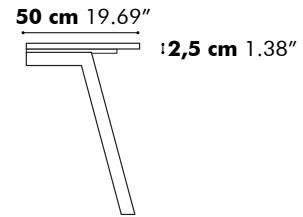

Detail Y

D: 80 cm 31.50", 90 cm 35.43", 100 cm 39.37" or 120 cm 47.24"

Value for a and b depends on the length of the PicNic Desk

L	160 cm 62.99"	180 cm 70.87"	200 cm 78.74"	220 cm 86.61"	240 cm 94.49"
b	15 cm 5.90"	20 cm 7.87"	30 cm 11.81"	30 cm 11.81"	30 cm 11.81"

L	160 cm 62.99"	180 cm 70.87"	200 cm 78.74"	220 cm 86.61"	240 cm 94.49"
b	15 cm 5.90"	20 cm 7.87"	30 cm 11.81"	30 cm 11.81"	30 cm 11.81"

** This size is only available for BuzziPicNic Meet High

BuzziPicNic Side with Tabletop Wood

Low

High

Detail X

D 50 cm
19.69"

Value for b depends on the length of the PicNic Side

L	160 cm 62.99"	180 cm 70.87"	200 cm 78.74"	220 cm 86.61"	240 cm 94.49"
b	15 cm 5.90"	20 cm 7.87"	30 cm 11.81"	30 cm 11.81"	30 cm 11.81"

BuzziPicNic Side with Tabletop HPL

Low

High

Value for b depends on the length of the PicNic Side

L	160 cm 62.99"	180 cm 70.87"	200 cm 78.74"	220 cm 86.61"	240 cm 94.49"
b	15 cm 5.90"	20 cm 7.87"	30 cm 11.81"	30 cm 11.81"	30 cm 11.81"