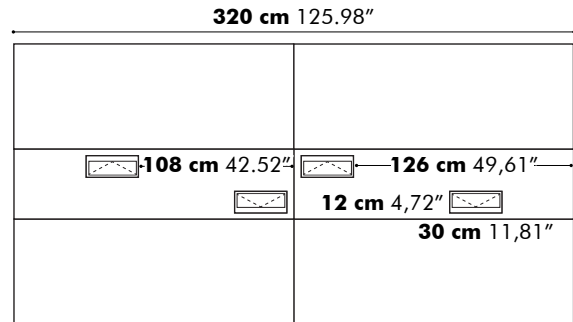

BuzziPicNic WorkBench with Tabletop HPL