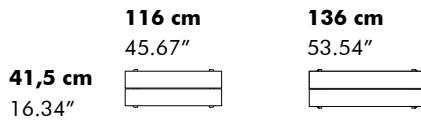

Size Chart Tabletop Wood

BuzziPicNic Desk Height 75 or 108 cm | 29.53" or 42.52"

	120 cm 47.24"	140 cm 55.12"	160 cm 62.99"	180 cm 70.87"	200 cm 78.74"	220 cm 86.61"	240 cm 94.49"
80 cm 31.50"							
90 cm 35.43"							
100 cm 39.37"							

BuzziPicNic Meet Height 75 or 108 cm | 29.53" or 42.52"

	160 cm 62.99"	180 cm 70.87"	200 cm 78.74"	220 cm 86.61"	240 cm 94.49"
*80 cm 31.50"					
* this size is only available for BuzziPicNic Meet High and always without cable entry					
90 cm 35.43"					
100 cm 39.37"					
120 cm 47.24"					

BuzziPicNic Side Height 75 or 108 cm | 29.53" or 42.52"

	160 cm 62.99"	180 cm 70.87"	200 cm 78.74"	220 cm 86.61"	240 cm 94.49"
50 cm 19.69"					

BuzziPicNic WorkBench Height 75 cm | 29.53"

BuzziPicNic Bench Height 45 cm | 17.60"

BuzziPicNic Round Height 75 cm | 29.53"

Size Chart Tabletop HPL

BuzziPicNic Desk Height 75 or 108 cm | 29.53" or 42.52"

	120 cm 47.24"	140 cm 55.12"	160 cm 62.99"	180 cm 70.87"	200 cm 78.74"	220 cm 86.61"	240 cm 94.49"
80 cm 31.50"							
90 cm 35.43"							
100 cm 39.37"							