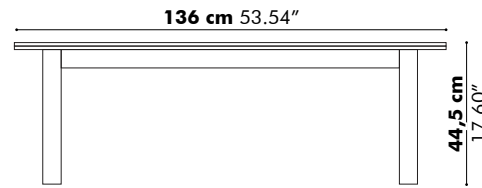

Low

High

Detail X

D 50 cm
19.69"

Value for b depends on the length of the PicNic Side

L	160 cm 62.99"	180 cm 70.87"	200 cm 78.74"	220 cm 86.61"	240 cm 94.49"
b	15 cm 5.90"	20 cm 7.87"	30 cm 11.81"	30 cm 11.81"	30 cm 11.81"

BuzziPicNic Side with Tabletop HPL

Low

High

Value for b depends on the length of the PicNic Side

L	160 cm 62.99"	180 cm 70.87"	200 cm 78.74"	220 cm 86.61"	240 cm 94.49"
b	15 cm 5.90"	20 cm 7.87"	30 cm 11.81"	30 cm 11.81"	30 cm 11.81"

BuzziPicNic WorkBench with Tabletop Wood

BuzziPicNic WorkBench with Tabletop HPL

BuzziPicNic Bench

116 cm 45.66"

with cushion

136 cm 53.54"

with cushion

BuzziPicNic Round

Detail X

Detail Y

	R1	R2	R3
Ø 160 cm	38 cm 14.96"	15 cm 5.91"	48 cm 18.90"
Ø 200 cm	48 cm 18.90"	25 cm 9.84"	48 cm 18.90"

Weights

PicNic Desk Low

Depth	Length	Weight
80 cm 31.50"	120 cm 47.24"	41,47 kg 91.43 lbs
	140 cm 55.12"	45,55 kg 100.42 lbs
	160 cm 62.99"	51,62 kg 113.80 lbs
	180 cm 70.87"	56,14 kg 123.77 lbs
	200 cm 78.74"	60,66 kg 133.73 lbs
	220 cm 86.61"	65,18 kg 143.70 lbs
	240 cm 94.49"	69,26 kg 152.69 lbs
90 cm 35.43"	120 cm 47.24"	45,98 kg 101.37 lbs
	140 cm 55.12"	50,52 kg 111.38 lbs
	160 cm 62.99"	57,33 kg 126.39 lbs
	180 cm 70.87"	62,31 kg 137.37 lbs
	200 cm 78.74"	67,28 kg 148.33 lbs
	220 cm 86.61"	72,26 kg 159.31 lbs
	240 cm 94.49"	76,79 kg 169.29 lbs
100 cm 39.37"	120 cm 47.24"	50,49 kg 111.31 lbs
	140 cm 55.12"	55,48 kg 122.31 lbs
	160 cm 62.99"	63,04 kg 138.98 lbs
	180 cm 70.87"	68,47 kg 150.95 lbs
	200 cm 78.74"	73,54 kg 162.13 lbs
	220 cm 86.61"	79,33 kg 174.89 lbs
	240 cm 94.49"	84,32 kg 185.89 lbs