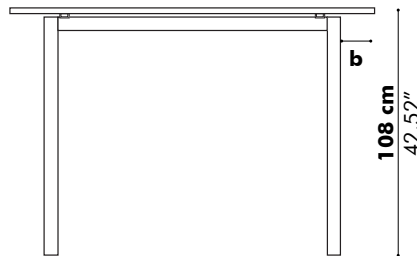

L	160 cm 62.99"	180 cm 70.87"	200 cm 78.74"	220 cm 86.61"	240 cm 94.49"
b	15 cm 5.90"	20 cm 7.87"	30 cm 11.81"	30 cm 11.81"	30 cm 11.81"

** This size is only available for BuzziPicNic Meet High

BuzziPicNic Side with Tabletop Wood

Low

High

Detail X

D 50 cm
19.69"

Value for b depends on the length of the PicNic Side

L	160 cm 62.99"	180 cm 70.87"	200 cm 78.74"	220 cm 86.61"	240 cm 94.49"
b	15 cm 5.90"	20 cm 7.87"	30 cm 11.81"	30 cm 11.81"	30 cm 11.81"

BuzziPicNic Side with Tabletop HPL

Low

High

Value for b depends on the length of the PicNic Side

L	160 cm 62.99"	180 cm 70.87"	200 cm 78.74"	220 cm 86.61"	240 cm 94.49"
b	15 cm 5.90"	20 cm 7.87"	30 cm 11.81"	30 cm 11.81"	30 cm 11.81"