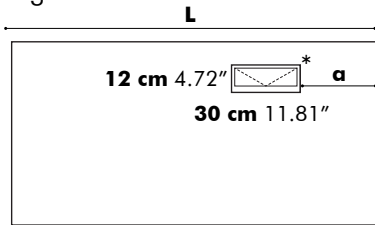

For more information on selecting the right socket for your region: visit www.iec.ch/worldplugs

- F  NL|DE|LUX
- E  BE|FR
- G  UK
- B  US

Detailed Dimensions

BuzziPicNic Desk with Tabletop Wood

Low

High

D: 80 cm 31.50", 90 cm 35.43" or 100 cm 39.37"

Value for a and b depends on the length of the PicNic Desk

L	120 cm 47.24"	140 cm 55.12"	160 cm 62.99"	180 cm 70.87"	200 cm 78.74"	220 cm 86.61"	240 cm 94.49"
a	28 cm 11.02"	33 cm 12.99"	38 cm 14.96"	38 cm 14.96"	38 cm 14.96"	38 cm 14.96"	43 cm 16.93"
b	10 cm 3.94"	15 cm 5.90"	20 cm 7.87"	20 cm 7.87"	20 cm 7.87"	20 cm 7.87"	25 cm 9.84"

BuzziPicNic Desk with Tabletop HPL

Low

High

* Optional

D: 80 cm 31.50", 90 cm 35.43" or 100 cm 39.37"

Value for a and b depends on the length of the PicNic Desk

L	120 cm 47.24"	140 cm 55.12"	160 cm 62.99"	180 cm 70.87"	200 cm 78.74"	220 cm 86.61"	240 cm 94.49"
a	28 cm 11.02"	33 cm 12.99"	38 cm 14.96"	38 cm 14.96"	38 cm 14.96"	38 cm 14.96"	43 cm 16.93"
b	10 cm 3.94"	15 cm 5.90"	20 cm 7.87"	20 cm 7.87"	20 cm 7.87"	20 cm 7.87"	25 cm 9.84"