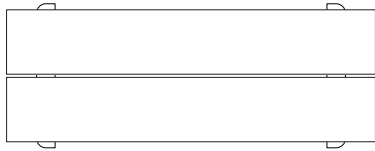

BuzziPicNic WorkBench with Tabletop Wood

BuzziPicNic WorkBench with Tabletop HPL

BuzziPicNic Bench

116 cm 45.66"

with cushion

136 cm 53.54"

with cushion

BuzziPicNic Round