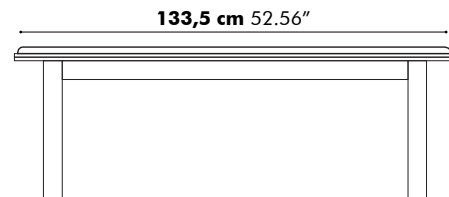

BuzziPicNic Side with Tabletop HPL

Low

High

Value for b depends on the length of the PicNic Side

L	160 cm 62.99"	180 cm 70.87"	200 cm 78.74"	220 cm 86.61"	240 cm 94.49"
b	15 cm 5.90"	20 cm 7.87"	30 cm 11.81"	30 cm 11.81"	30 cm 11.81"

BuzziPicNic WorkBench with Tabletop Wood

BuzziPicNic WorkBench with Tabletop HPL

BuzziPicNic Bench

116 cm 45.66"

with cushion

136 cm 53.54"

with cushion

BuzziPicNic Round

Detail X

Detail Y

	R1	R2	R3
Ø 160 cm	38 cm 14.96"	15 cm 5.91"	48 cm 18.90"
Ø 200 cm	48 cm 18.90"	25 cm 9.84"	48 cm 18.90"

Weights

PicNic Desk Low

Depth	Length	Weight
80 cm 31.50"	120 cm 47.24"	41,47 kg 91.43 lbs
	140 cm 55.12"	45,55 kg 100.42 lbs
	160 cm 62.99"	51,62 kg 113.80 lbs
	180 cm 70.87"	56,14 kg 123.77 lbs
	200 cm 78.74"	60,66 kg 133.73 lbs
	220 cm 86.61"	65,18 kg 143.70 lbs
	240 cm 94.49"	69,26 kg 152.69 lbs
90 cm 35.43"	120 cm 47.24"	45,98 kg 101.37 lbs
	140 cm 55.12"	50,52 kg 111.38 lbs
	160 cm 62.99"	57,33 kg 126.39 lbs
	180 cm 70.87"	62,31 kg 137.37 lbs
	200 cm 78.74"	67,28 kg 148.33 lbs
	220 cm 86.61"	72,26 kg 159.31 lbs
	240 cm 94.49"	76,79 kg 169.29 lbs
100 cm 39.37"	120 cm 47.24"	50,49 kg 111.31 lbs
	140 cm 55.12"	55,48 kg 122.31 lbs
	160 cm 62.99"	63,04 kg 138.98 lbs
	180 cm 70.87"	68,47 kg 150.95 lbs
	200 cm 78.74"	73,54 kg 162.13 lbs
	220 cm 86.61"	79,33 kg 174.89 lbs
	240 cm 94.49"	84,32 kg 185.89 lbs