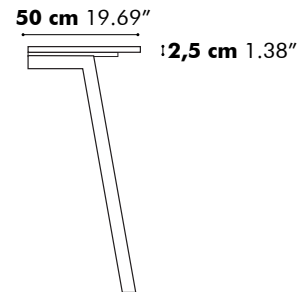

Detail Y

D: 80 cm 31.50", 90 cm 35.43", 100 cm 39.37" or 120 cm 47.24"

Value for a and b depends on the length of the PicNic Desk

L	160 cm 62.99"	180 cm 70.87"	200 cm 78.74"	220 cm 86.61"	240 cm 94.49"
b	15 cm 5.90"	20 cm 7.87"	30 cm 11.81"	30 cm 11.81"	30 cm 11.81"

L	160 cm 62.99"	180 cm 70.87"	200 cm 78.74"	220 cm 86.61"	240 cm 94.49"
b	15 cm 5.90"	20 cm 7.87"	30 cm 11.81"	30 cm 11.81"	30 cm 11.81"

** This size is only available for BuzziPicNic Meet High

BuzziPicNic Side with Tabletop Wood

Low

High

Detail X

D 50 cm
19.69"

Value for b depends on the length of the PicNic Side

L	160 cm 62.99"	180 cm 70.87"	200 cm 78.74"	220 cm 86.61"	240 cm 94.49"
b	15 cm 5.90"	20 cm 7.87"	30 cm 11.81"	30 cm 11.81"	30 cm 11.81"

BuzziPicNic Side with Tabletop HPL

Low

High

Value for b depends on the length of the PicNic Side

L	160 cm 62.99"	180 cm 70.87"	200 cm 78.74"	220 cm 86.61"	240 cm 94.49"
b	15 cm 5.90"	20 cm 7.87"	30 cm 11.81"	30 cm 11.81"	30 cm 11.81"