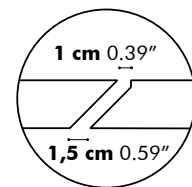

Detail Y

	R1	R2	R3
Ø 160 cm	38 cm 14.96"	15 cm 5.91"	48 cm 18.90"
Ø 200 cm	48 cm 18.90"	25 cm 9.84"	48 cm 18.90"