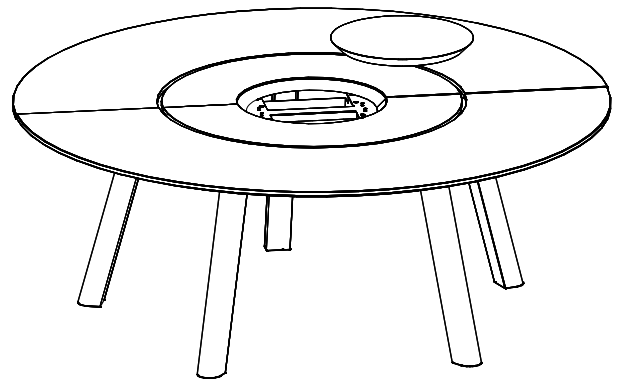

BuzziPicNic Meet

- 📍 Meet Low, Meet High
- 🌲 Worktop: Wood or HPL
Base: always Wood
- H: 75 cm (Meet Low) or 108 cm (Meet High)
29.53"(Meet Low) or 42.52" (Meet High)
- ✂ L: 160, 180, 200, 220 or 240 cm
62.99", 70.87", 78.74", 86.61" or 94.49"
- D: 80, 90, 100 or 120 cm
31.50", 35.43", 39.37" or 47.24"
- ⋮ Cable entry always in the middle
Electrification and wire management optional

BuzziPicNic Side

- 📍 Side Low, Side High
- 🌲 Worktop: Wood or HPL
Base: always Wood
- H: 75 cm (Side Low), 108 cm (Side High)
29.53"(Meet Low) or 42.52" (Meet High)
- ✂ L: 160, 180, 200, 220 or 240 cm
62.99", 70.87", 78.74", 86.61" or 94.49"
- D: 50 cm
19.69"
- ⋮ No cable entry
- ⚠ To be mounted against a wall

BuzziPicNic WorkBench

- 🌲 Worktop: Wood or HPL
Base: always Wood
- ✂ H 75 cm, L 320 cm, D 160 cm
H 29.53", L 125.98", D 62.99"
- ... 4 x cable entry
Electrification and wire management optional

BuzziPicNic Bench

- 🌲 Top: Wood
Base: Wood
- ✂ H 45 cm, L 116 or 136 cm, D 45 cm
H 17.60", L 45.67" or 53.54", D 17.72"
- ... Cushion optional

BuzziPicNic Round

- 🌲 Top: Wood
Base: Wood
- ✂ H 75 cm, Ø 160 or 200 cm
H 29.53", Ø 63 or 78.75"
- ... Cable entry
Electrification and wire management optional