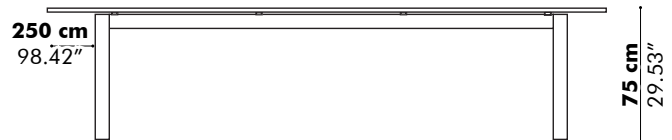

L	160 cm 62.99"	180 cm 70.87"	200 cm 78.74"	220 cm 86.61"	240 cm 94.49"
b	15 cm 5.90"	20 cm 7.87"	30 cm 11.81"	30 cm 11.81"	30 cm 11.81"

** This size is only available for BuzziPicNic Meet High

BuzziPicNic Side with Tabletop Wood

Low

High

Detail X

D 50 cm
19.69"

Value for b depends on the length of the PicNic Side

L	160 cm 62.99"	180 cm 70.87"	200 cm 78.74"	220 cm 86.61"	240 cm 94.49"
b	15 cm 5.90"	20 cm 7.87"	30 cm 11.81"	30 cm 11.81"	30 cm 11.81"

BuzziPicNic Side with Tabletop HPL

Low

High

Value for b depends on the length of the PicNic Side

L	160 cm 62.99"	180 cm 70.87"	200 cm 78.74"	220 cm 86.61"	240 cm 94.49"
b	15 cm 5.90"	20 cm 7.87"	30 cm 11.81"	30 cm 11.81"	30 cm 11.81"

BuzziPicNic WorkBench with Tabletop Wood

BuzziPicNic WorkBench with Tabletop HPL

BuzziPicNic Bench

116 cm 45.66"

with cushion

136 cm 53.54"

with cushion

BuzziPicNic Round