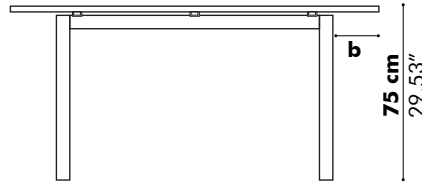

BuzziPicNic Desk with Tabletop HPL

Low