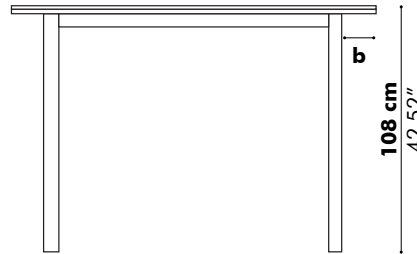

Detail Y

D: 80 cm 31.50", 90 cm 35.43", 100 cm 39.37" or 120 cm 47.24"

Value for a and b depends on the length of the PicNic Desk

L	160 cm 62.99"	180 cm 70.87"	200 cm 78.74"	220 cm 86.61"	240 cm 94.49"
b	15 cm 5.90"	20 cm 7.87"	30 cm 11.81"	30 cm 11.81"	30 cm 11.81"

* This size is only available for BuzziPicNic Meet High

BuzziPicNic Meet with Tabletop HPL

Low

High

* Optional

D: 80 cm 31.50", 90 cm 35.43", 100 cm 39.37" or 120 cm 39.37"**

Value for a and b depends on the length of the PicNic Desk

L	160 cm 62.99"	180 cm 70.87"	200 cm 78.74"	220 cm 86.61"	240 cm 94.49"
b	15 cm 5.90"	20 cm 7.87"	30 cm 11.81"	30 cm 11.81"	30 cm 11.81"

** This size is only available for BuzziPicNic Meet High

BuzziPicNic Side with Tabletop Wood

Low

High

Detail X

D 50 cm
19.69"

Value for b depends on the length of the PicNic Side

L	160 cm 62.99"	180 cm 70.87"	200 cm 78.74"	220 cm 86.61"	240 cm 94.49"
b	15 cm 5.90"	20 cm 7.87"	30 cm 11.81"	30 cm 11.81"	30 cm 11.81"