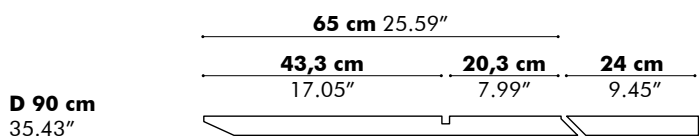

For more information on selecting the right socket for your region: visit www.iec.ch/worldplugs

- F  NL|DE|LUX
- E  BE|FR
- G  UK
- B  US

Detailed Dimensions

BuzziPicNic Desk with Tabletop Wood

Low

High

D: 80 cm 31.50", 90 cm 35.43" or 100 cm 39.37"

Value for a and b depends on the length of the PicNic Desk

L	120 cm 47.24"	140 cm 55.12"	160 cm 62.99"	180 cm 70.87"	200 cm 78.74"	220 cm 86.61"	240 cm 94.49"
a	28 cm 11.02"	33 cm 12.99"	38 cm 14.96"	38 cm 14.96"	38 cm 14.96"	38 cm 14.96"	43 cm 16.93"
b	10 cm 3.94"	15 cm 5.90"	20 cm 7.87"	20 cm 7.87"	20 cm 7.87"	20 cm 7.87"	25 cm 9.84"