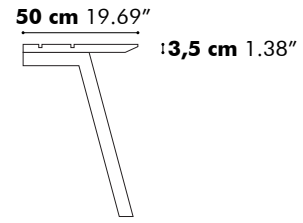

Detail Y

D: 80 cm 31.50", 90 cm 35.43", 100 cm 39.37" or 120 cm 47.24"

Value for a and b depends on the length of the PicNic Desk

L	160 cm 62.99"	180 cm 70.87"	200 cm 78.74"	220 cm 86.61"	240 cm 94.49"
b	15 cm 5.90"	20 cm 7.87"	30 cm 11.81"	30 cm 11.81"	30 cm 11.81"

* This size is only available for BuzziPicNic Meet High

BuzziPicNic Meet with Tabletop HPL

Low

High

* Optional

D: 80 cm 31.50", 90 cm 35.43", 100 cm 39.37" or 120 cm 39.37"**

Value for a and b depends on the length of the PicNic Desk

L	160 cm 62.99"	180 cm 70.87"	200 cm 78.74"	220 cm 86.61"	240 cm 94.49"
b	15 cm 5.90"	20 cm 7.87"	30 cm 11.81"	30 cm 11.81"	30 cm 11.81"

** This size is only available for BuzziPicNic Meet High

BuzziPicNic Side with Tabletop Wood

Low

High

Detail X

D 50 cm
19.69"

Value for b depends on the length of the PicNic Side

L	160 cm 62.99"	180 cm 70.87"	200 cm 78.74"	220 cm 86.61"	240 cm 94.49"
b	15 cm 5.90"	20 cm 7.87"	30 cm 11.81"	30 cm 11.81"	30 cm 11.81"