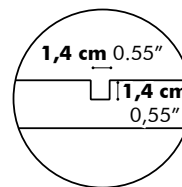

Detail X

	R1	R2	R3
Ø 160 cm	38 cm 14.96"	15 cm 5.91"	48 cm 18.90"
Ø 200 cm	48 cm 18.90"	25 cm 9.84"	48 cm 18.90"