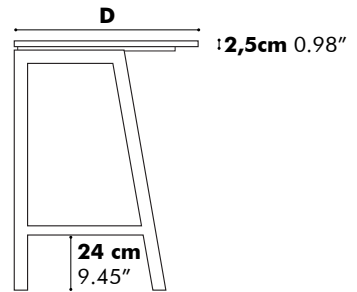

For more information on selecting the right socket for your region: visit www.iec.ch/worldplugs

- F  NL|DE|LUX
- E  BE|FR
- G  UK
- B  US

Detailed Dimensions

BuzziPicNic Desk with Tabletop Wood

Low

High

D: 80 cm 31.50", 90 cm 35.43" or 100 cm 39.37"

Value for a and b depends on the length of the PicNic Desk

L	120 cm 47.24"	140 cm 55.12"	160 cm 62.99"	180 cm 70.87"	200 cm 78.74"	220 cm 86.61"	240 cm 94.49"
a	28 cm 11.02"	33 cm 12.99"	38 cm 14.96"	38 cm 14.96"	38 cm 14.96"	38 cm 14.96"	43 cm 16.93"
b	10 cm 3.94"	15 cm 5.90"	20 cm 7.87"	20 cm 7.87"	20 cm 7.87"	20 cm 7.87"	25 cm 9.84"

BuzziPicNic Desk with Tabletop HPL

Low

High

* Optional

D: 80 cm 31.50", 90 cm 35.43" or 100 cm 39.37"

Value for a and b depends on the length of the PicNic Desk

L	120 cm 47.24"	140 cm 55.12"	160 cm 62.99"	180 cm 70.87"	200 cm 78.74"	220 cm 86.61"	240 cm 94.49"
a	28 cm 11.02"	33 cm 12.99"	38 cm 14.96"	38 cm 14.96"	38 cm 14.96"	38 cm 14.96"	43 cm 16.93"
b	10 cm 3.94"	15 cm 5.90"	20 cm 7.87"	20 cm 7.87"	20 cm 7.87"	20 cm 7.87"	25 cm 9.84"