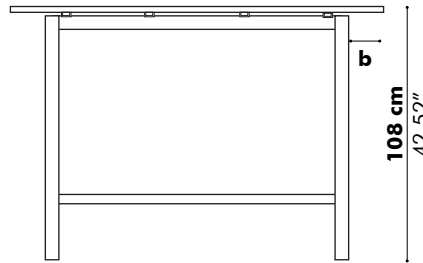

Detail Y

D: 80 cm 31.50", 90 cm 35.43", 100 cm 39.37" or 120 cm 47.24"

Value for a and b depends on the length of the PicNic Desk

L	160 cm 62.99"	180 cm 70.87"	200 cm 78.74"	220 cm 86.61"	240 cm 94.49"
b	15 cm 5.90"	20 cm 7.87"	30 cm 11.81"	30 cm 11.81"	30 cm 11.81"

* This size is only available for BuzziPicNic Meet High

BuzziPicNic Meet with Tabletop HPL

Low

High

* Optional

D: 80 cm 31.50", 90 cm 35.43", 100 cm 39.37" or 120 cm 39.37"**

Value for a and b depends on the length of the PicNic Desk

L	160 cm 62.99"	180 cm 70.87"	200 cm 78.74"	220 cm 86.61"	240 cm 94.49"
b	15 cm 5.90"	20 cm 7.87"	30 cm 11.81"	30 cm 11.81"	30 cm 11.81"

** This size is only available for BuzziPicNic Meet High

BuzziPicNic Side with Tabletop Wood