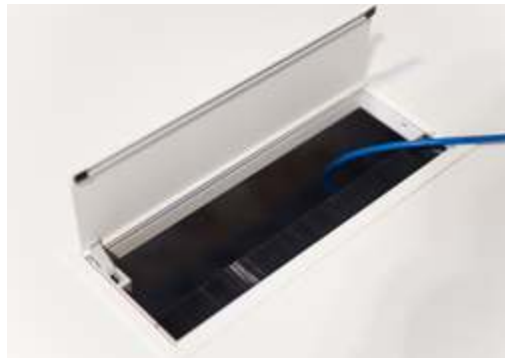

Tabletop HPL

Cable entry cutout optional.
Cable entry cover optional, available in white, black and alu. (not possible for BuzziPicNic Side and Meet depth 80 cm | 31.50")