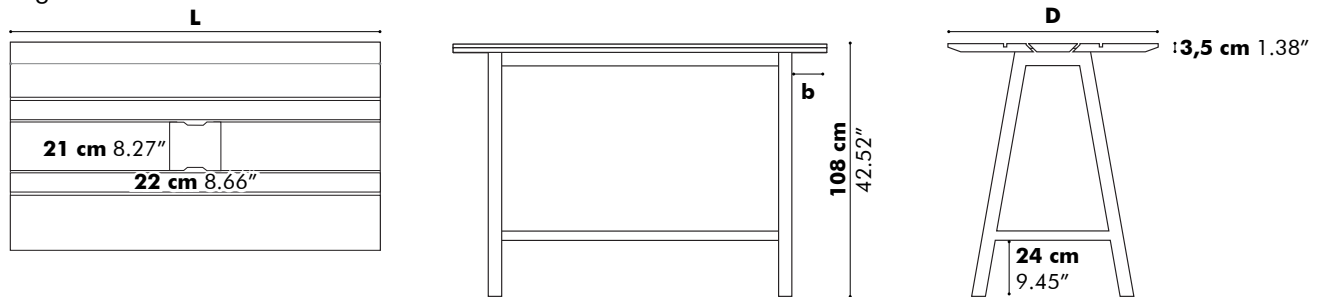

For more information on selecting the right socket for your region: visit www.iec.ch/worldplugs

- F  NL|DE|LUX
- E  BE|FR
- G  UK
- B  US

Detailed Dimensions

BuzziPicNic Desk with Tabletop Wood

Low

High

D: 80 cm 31.50", 90 cm 35.43" or 100 cm 39.37"

Value for a and b depends on the length of the PicNic Desk

L	120 cm 47.24"	140 cm 55.12"	160 cm 62.99"	180 cm 70.87"	200 cm 78.74"	220 cm 86.61"	240 cm 94.49"
a	28 cm 11.02"	33 cm 12.99"	38 cm 14.96"	38 cm 14.96"	38 cm 14.96"	38 cm 14.96"	43 cm 16.93"
b	10 cm 3.94"	15 cm 5.90"	20 cm 7.87"	20 cm 7.87"	20 cm 7.87"	20 cm 7.87"	25 cm 9.84"

BuzziPicNic Desk with Tabletop HPL

Low

High

* Optional

D: 80 cm 31.50", 90 cm 35.43" or 100 cm 39.37"

Value for a and b depends on the length of the PicNic Desk

L	120 cm 47.24"	140 cm 55.12"	160 cm 62.99"	180 cm 70.87"	200 cm 78.74"	220 cm 86.61"	240 cm 94.49"
a	28 cm 11.02"	33 cm 12.99"	38 cm 14.96"	38 cm 14.96"	38 cm 14.96"	38 cm 14.96"	43 cm 16.93"
b	10 cm 3.94"	15 cm 5.90"	20 cm 7.87"	20 cm 7.87"	20 cm 7.87"	20 cm 7.87"	25 cm 9.84"

BuzziPicNic Meet with Tabletop Wood

Low

High

D 80 cm*
31.50"

D 90 cm
35.43"

D 100 cm
39.37"

D 120 cm
47.24"

Detail X