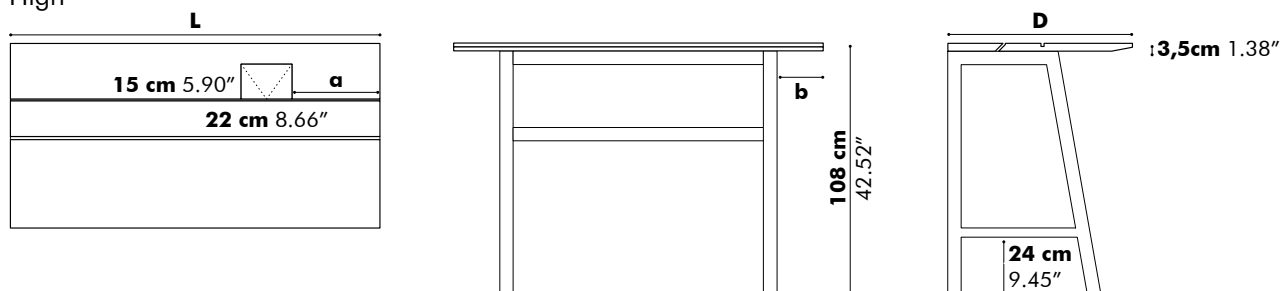

For more information on selecting the right socket for your region: visit www.iec.ch/worldplugs

- F  NL|DE|LUX
- E  BE|FR
- G  UK
- B  US

Detailed Dimensions

BuzziPicNic Desk with Tabletop Wood

Low

High

D: 80 cm 31.50", 90 cm 35.43" or 100 cm 39.37"

Value for a and b depends on the length of the PicNic Desk

L	120 cm 47.24"	140 cm 55.12"	160 cm 62.99"	180 cm 70.87"	200 cm 78.74"	220 cm 86.61"	240 cm 94.49"
a	28 cm 11.02"	33 cm 12.99"	38 cm 14.96"	38 cm 14.96"	38 cm 14.96"	38 cm 14.96"	43 cm 16.93"
b	10 cm 3.94"	15 cm 5.90"	20 cm 7.87"	20 cm 7.87"	20 cm 7.87"	20 cm 7.87"	25 cm 9.84"