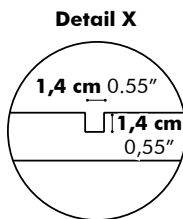

BuzziPicNic WorkBench with Tabletop Wood