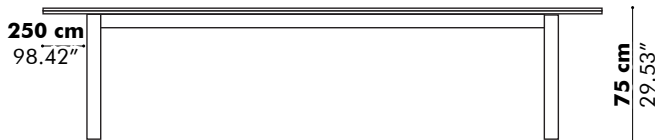

L	160 cm 62.99"	180 cm 70.87"	200 cm 78.74"	220 cm 86.61"	240 cm 94.49"
b	15 cm 5.90"	20 cm 7.87"	30 cm 11.81"	30 cm 11.81"	30 cm 11.81"

** This size is only available for BuzziPicNic Meet High

BuzziPicNic Side with Tabletop Wood

Low

High

Detail X

D 50 cm
19.69"

Value for b depends on the length of the PicNic Side

L	160 cm 62.99"	180 cm 70.87"	200 cm 78.74"	220 cm 86.61"	240 cm 94.49"
b	15 cm 5.90"	20 cm 7.87"	30 cm 11.81"	30 cm 11.81"	30 cm 11.81"

BuzziPicNic Side with Tabletop HPL

Low

High

Value for b depends on the length of the PicNic Side

L	160 cm 62.99"	180 cm 70.87"	200 cm 78.74"	220 cm 86.61"	240 cm 94.49"
b	15 cm 5.90"	20 cm 7.87"	30 cm 11.81"	30 cm 11.81"	30 cm 11.81"

BuzziPicNic WorkBench with Tabletop Wood

BuzziPicNic WorkBench with Tabletop HPL

BuzziPicNic Bench

116 cm 45.66"

with cushion

136 cm 53.54"

with cushion

BuzziPicNic Round