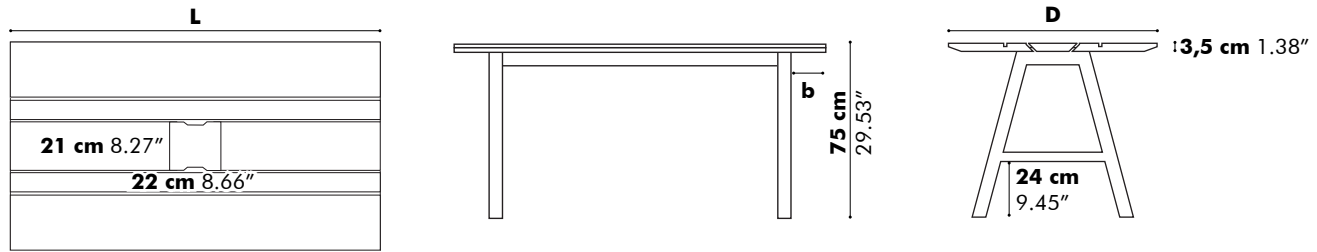

For more information on selecting the right socket for your region: visit www.iec.ch/worldplugs

- F  NL|DE|LUX
- E  BE|FR
- G  UK
- B  US

Detailed Dimensions

BuzziPicNic Desk with Tabletop Wood

Low

High

D: 80 cm 31.50", 90 cm 35.43" or 100 cm 39.37"

Value for a and b depends on the length of the PicNic Desk

L	120 cm 47.24"	140 cm 55.12"	160 cm 62.99"	180 cm 70.87"	200 cm 78.74"	220 cm 86.61"	240 cm 94.49"
a	28 cm 11.02"	33 cm 12.99"	38 cm 14.96"	38 cm 14.96"	38 cm 14.96"	38 cm 14.96"	43 cm 16.93"
b	10 cm 3.94"	15 cm 5.90"	20 cm 7.87"	20 cm 7.87"	20 cm 7.87"	20 cm 7.87"	25 cm 9.84"

BuzziPicNic Desk with Tabletop HPL

Low

High

* Optional

D: 80 cm 31.50", 90 cm 35.43" or 100 cm 39.37"

Value for a and b depends on the length of the PicNic Desk

L	120 cm 47.24"	140 cm 55.12"	160 cm 62.99"	180 cm 70.87"	200 cm 78.74"	220 cm 86.61"	240 cm 94.49"
a	28 cm 11.02"	33 cm 12.99"	38 cm 14.96"	38 cm 14.96"	38 cm 14.96"	38 cm 14.96"	43 cm 16.93"
b	10 cm 3.94"	15 cm 5.90"	20 cm 7.87"	20 cm 7.87"	20 cm 7.87"	20 cm 7.87"	25 cm 9.84"

BuzziPicNic Meet with Tabletop Wood

Low

High

D 80 cm*
31.50"

D 90 cm
35.43"

D 100 cm
39.37"

D 120 cm
47.24"

Detail X