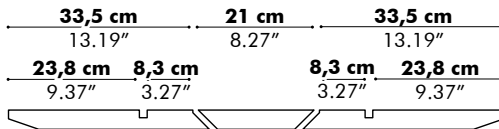

Value for a and b depends on the length of the PicNic Desk

L	120 cm 47.24"	140 cm 55.12"	160 cm 62.99"	180 cm 70.87"	200 cm 78.74"	220 cm 86.61"	240 cm 94.49"
a	28 cm 11.02"	33 cm 12.99"	38 cm 14.96"	38 cm 14.96"	38 cm 14.96"	38 cm 14.96"	43 cm 16.93"
b	10 cm 3.94"	15 cm 5.90"	20 cm 7.87"	20 cm 7.87"	20 cm 7.87"	20 cm 7.87"	25 cm 9.84"

BuzziPicNic Desk with Tabletop HPL

Low

High

* Optional

D: 80 cm 31.50", 90 cm 35.43" or 100 cm 39.37"

Value for a and b depends on the length of the PicNic Desk

L	120 cm 47.24"	140 cm 55.12"	160 cm 62.99"	180 cm 70.87"	200 cm 78.74"	220 cm 86.61"	240 cm 94.49"
a	28 cm 11.02"	33 cm 12.99"	38 cm 14.96"	38 cm 14.96"	38 cm 14.96"	38 cm 14.96"	43 cm 16.93"
b	10 cm 3.94"	15 cm 5.90"	20 cm 7.87"	20 cm 7.87"	20 cm 7.87"	20 cm 7.87"	25 cm 9.84"

BuzziPicNic Meet with Tabletop Wood

Low

High

D 80 cm*
31.50"

D 90 cm
35.43"

D 100 cm
39.37"

D 120 cm
47.24"

Detail X

Detail Y

D: 80 cm 31.50", 90 cm 35.43", 100 cm 39.37" or 120 cm 47.24"

Value for a and b depends on the length of the PicNic Desk

L	160 cm 62.99"	180 cm 70.87"	200 cm 78.74"	220 cm 86.61"	240 cm 94.49"
b	15 cm 5.90"	20 cm 7.87"	30 cm 11.81"	30 cm 11.81"	30 cm 11.81"