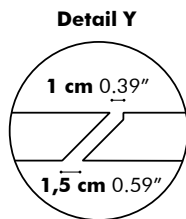

L	160 cm 62.99"	180 cm 70.87"	200 cm 78.74"	220 cm 86.61"	240 cm 94.49"
b	15 cm 5.90"	20 cm 7.87"	30 cm 11.81"	30 cm 11.81"	30 cm 11.81"

** This size is only available for BuzziPicNic Meet High

BuzziPicNic Side with Tabletop Wood

Low

High

Detail X

D 50 cm
19.69"

Value for b depends on the length of the PicNic Side

L	160 cm 62.99"	180 cm 70.87"	200 cm 78.74"	220 cm 86.61"	240 cm 94.49"
b	15 cm 5.90"	20 cm 7.87"	30 cm 11.81"	30 cm 11.81"	30 cm 11.81"

BuzziPicNic Side with Tabletop HPL

Low

High

Value for b depends on the length of the PicNic Side

L	160 cm 62.99"	180 cm 70.87"	200 cm 78.74"	220 cm 86.61"	240 cm 94.49"
b	15 cm 5.90"	20 cm 7.87"	30 cm 11.81"	30 cm 11.81"	30 cm 11.81"

BuzziPicNic WorkBench with Tabletop Wood

BuzziPicNic WorkBench with Tabletop HPL

BuzziPicNic Bench

116 cm 45.66"

with cushion

136 cm 53.54"

with cushion

BuzziPicNic Round