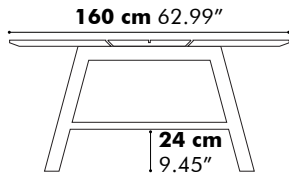

L	160 cm 62.99"	180 cm 70.87"	200 cm 78.74"	220 cm 86.61"	240 cm 94.49"
b	15 cm 5.90"	20 cm 7.87"	30 cm 11.81"	30 cm 11.81"	30 cm 11.81"

** This size is only available for BuzziPicNic Meet High

BuzziPicNic Side with Tabletop Wood

Low

High

Detail X

D 50 cm
19.69"

Value for b depends on the length of the PicNic Side

L	160 cm 62.99"	180 cm 70.87"	200 cm 78.74"	220 cm 86.61"	240 cm 94.49"
b	15 cm 5.90"	20 cm 7.87"	30 cm 11.81"	30 cm 11.81"	30 cm 11.81"

BuzziPicNic Side with Tabletop HPL

Low

High

Value for b depends on the length of the PicNic Side

L	160 cm 62.99"	180 cm 70.87"	200 cm 78.74"	220 cm 86.61"	240 cm 94.49"
b	15 cm 5.90"	20 cm 7.87"	30 cm 11.81"	30 cm 11.81"	30 cm 11.81"

BuzziPicNic WorkBench with Tabletop Wood

BuzziPicNic WorkBench with Tabletop HPL

BuzziPicNic Bench

116 cm 45.66"

with cushion

136 cm 53.54"

with cushion

BuzziPicNic Round