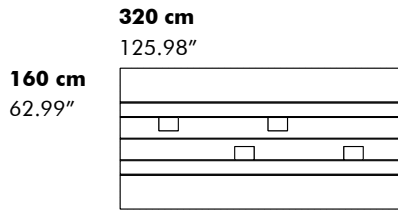

Size Chart Tabletop Wood

BuzziPicNic Desk Height 75 or 108 cm | 29.53" or 42.52"

	120 cm 47.24"	140 cm 55.12"	160 cm 62.99"	180 cm 70.87"	200 cm 78.74"	220 cm 86.61"	240 cm 94.49"
80 cm 31.50"							
90 cm 35.43"							
100 cm 39.37"							

BuzziPicNic Meet Height 75 or 108 cm | 29.53" or 42.52"

	160 cm 62.99"	180 cm 70.87"	200 cm 78.74"	220 cm 86.61"	240 cm 94.49"
*80 cm 31.50"					
* this size is only available for BuzziPicNic Meet High and always without cable entry					
90 cm 35.43"					
100 cm 39.37"					
120 cm 47.24"					

BuzziPicNic Side Height 75 or 108 cm | 29.53" or 42.52"

	160 cm 62.99"	180 cm 70.87"	200 cm 78.74"	220 cm 86.61"	240 cm 94.49"
50 cm 19.69"					

BuzziPicNic WorkBench Height 75 cm | 29.53"

BuzziPicNic Bench Height 45 cm | 17.60"

BuzziPicNic Round Height 75 cm | 29.53"

Size Chart Tabletop HPL

BuzziPicNic Desk Height 75 or 108 cm | 29.53" or 42.52"

	120 cm 47.24"	140 cm 55.12"	160 cm 62.99"	180 cm 70.87"	200 cm 78.74"	220 cm 86.61"	240 cm 94.49"
80 cm 31.50"							
90 cm 35.43"							
100 cm 39.37"							