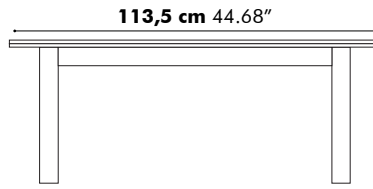

Low

High

Detail X

D 50 cm
19.69"

Value for b depends on the length of the PicNic Side

L	160 cm 62.99"	180 cm 70.87"	200 cm 78.74"	220 cm 86.61"	240 cm 94.49"
b	15 cm 5.90"	20 cm 7.87"	30 cm 11.81"	30 cm 11.81"	30 cm 11.81"

BuzziPicNic Side with Tabletop HPL

Low

High

Value for b depends on the length of the PicNic Side

L	160 cm 62.99"	180 cm 70.87"	200 cm 78.74"	220 cm 86.61"	240 cm 94.49"
b	15 cm 5.90"	20 cm 7.87"	30 cm 11.81"	30 cm 11.81"	30 cm 11.81"

BuzziPicNic WorkBench with Tabletop Wood

BuzziPicNic WorkBench with Tabletop HPL

BuzziPicNic Bench

116 cm 45.66"

with cushion

136 cm 53.54"

with cushion

BuzziPicNic Round

Detail X

Detail Y

	R1	R2	R3
Ø 160 cm	38 cm 14.96"	15 cm 5.91"	48 cm 18.90"
Ø 200 cm	48 cm 18.90"	25 cm 9.84"	48 cm 18.90"

Weights

PicNic Desk Low

Depth	Length	Weight
80 cm 31.50"	120 cm 47.24"	41,47 kg 91.43 lbs
	140 cm 55.12"	45,55 kg 100.42 lbs
	160 cm 62.99"	51,62 kg 113.80 lbs
	180 cm 70.87"	56,14 kg 123.77 lbs
	200 cm 78.74"	60,66 kg 133.73 lbs
	220 cm 86.61"	65,18 kg 143.70 lbs
	240 cm 94.49"	69,26 kg 152.69 lbs
90 cm 35.43"	120 cm 47.24"	45,98 kg 101.37 lbs
	140 cm 55.12"	50,52 kg 111.38 lbs
	160 cm 62.99"	57,33 kg 126.39 lbs
	180 cm 70.87"	62,31 kg 137.37 lbs
	200 cm 78.74"	67,28 kg 148.33 lbs
	220 cm 86.61"	72,26 kg 159.31 lbs
	240 cm 94.49"	76,79 kg 169.29 lbs
100 cm 39.37"	120 cm 47.24"	50,49 kg 111.31 lbs
	140 cm 55.12"	55,48 kg 122.31 lbs
	160 cm 62.99"	63,04 kg 138.98 lbs
	180 cm 70.87"	68,47 kg 150.95 lbs
	200 cm 78.74"	73,54 kg 162.13 lbs
	220 cm 86.61"	79,33 kg 174.89 lbs
	240 cm 94.49"	84,32 kg 185.89 lbs