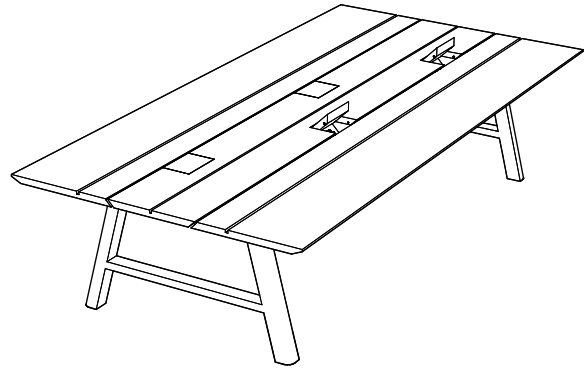

BuzziPicNic WorkBench

- 🌲 Worktop: Wood or HPL
  Base: always Wood
- ✂ H 75 cm, L 320 cm, D 160 cm
  H 29.53", L 125.98", D 62.99"
- ... 4 x cable entry
  Electrification and wire management optional