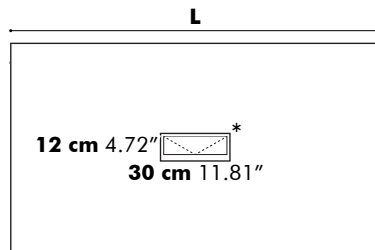

Detail Y

D: 80 cm 31.50", 90 cm 35.43", 100 cm 39.37" or 120 cm 47.24"

Value for a and b depends on the length of the PicNic Desk

L	160 cm 62.99"	180 cm 70.87"	200 cm 78.74"	220 cm 86.61"	240 cm 94.49"
b	15 cm 5.90"	20 cm 7.87"	30 cm 11.81"	30 cm 11.81"	30 cm 11.81"

* This size is only available for BuzziPicNic Meet High

BuzziPicNic Meet with Tabletop HPL

Low

High

* Optional

D: 80 cm 31.50", 90 cm 35.43", 100 cm 39.37" or 120 cm 39.37"**

Value for a and b depends on the length of the PicNic Desk

L	160 cm 62.99"	180 cm 70.87"	200 cm 78.74"	220 cm 86.61"	240 cm 94.49"
b	15 cm 5.90"	20 cm 7.87"	30 cm 11.81"	30 cm 11.81"	30 cm 11.81"

** This size is only available for BuzziPicNic Meet High

BuzziPicNic Side with Tabletop Wood

Low

High

Detail X

D 50 cm
19.69"

Value for b depends on the length of the PicNic Side

L	160 cm 62.99"	180 cm 70.87"	200 cm 78.74"	220 cm 86.61"	240 cm 94.49"
b	15 cm 5.90"	20 cm 7.87"	30 cm 11.81"	30 cm 11.81"	30 cm 11.81"