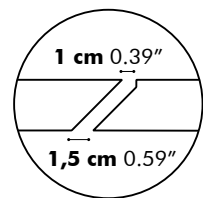

Value for a and b depends on the length of the PicNic Desk

L	120 cm 47.24"	140 cm 55.12"	160 cm 62.99"	180 cm 70.87"	200 cm 78.74"	220 cm 86.61"	240 cm 94.49"
a	28 cm 11.02"	33 cm 12.99"	38 cm 14.96"	38 cm 14.96"	38 cm 14.96"	38 cm 14.96"	43 cm 16.93"
b	10 cm 3.94"	15 cm 5.90"	20 cm 7.87"	20 cm 7.87"	20 cm 7.87"	20 cm 7.87"	25 cm 9.84"

BuzziPicNic Desk with Tabletop HPL

Low

High

* Optional

D: 80 cm 31.50", 90 cm 35.43" or 100 cm 39.37"

Value for a and b depends on the length of the PicNic Desk

L	120 cm 47.24"	140 cm 55.12"	160 cm 62.99"	180 cm 70.87"	200 cm 78.74"	220 cm 86.61"	240 cm 94.49"
a	28 cm 11.02"	33 cm 12.99"	38 cm 14.96"	38 cm 14.96"	38 cm 14.96"	38 cm 14.96"	43 cm 16.93"
b	10 cm 3.94"	15 cm 5.90"	20 cm 7.87"	20 cm 7.87"	20 cm 7.87"	20 cm 7.87"	25 cm 9.84"

BuzziPicNic Meet with Tabletop Wood

Low

High

D 80 cm*
31.50"

D 90 cm
35.43"

D 100 cm
39.37"

D 120 cm
47.24"

Detail X

Detail Y

D: 80 cm 31.50", 90 cm 35.43", 100 cm 39.37" or 120 cm 47.24"

Value for a and b depends on the length of the PicNic Desk

L	160 cm 62.99"	180 cm 70.87"	200 cm 78.74"	220 cm 86.61"	240 cm 94.49"
b	15 cm 5.90"	20 cm 7.87"	30 cm 11.81"	30 cm 11.81"	30 cm 11.81"