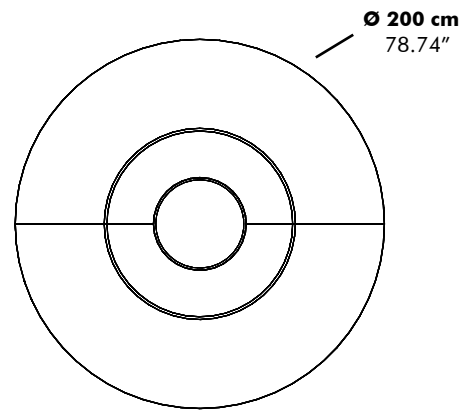

Low

High

Detail X

D 50 cm
19.69"

Value for b depends on the length of the PicNic Side

L	160 cm 62.99"	180 cm 70.87"	200 cm 78.74"	220 cm 86.61"	240 cm 94.49"
b	15 cm 5.90"	20 cm 7.87"	30 cm 11.81"	30 cm 11.81"	30 cm 11.81"

BuzziPicNic Side with Tabletop HPL

Low

High

Value for b depends on the length of the PicNic Side

L	160 cm 62.99"	180 cm 70.87"	200 cm 78.74"	220 cm 86.61"	240 cm 94.49"
b	15 cm 5.90"	20 cm 7.87"	30 cm 11.81"	30 cm 11.81"	30 cm 11.81"

BuzziPicNic WorkBench with Tabletop Wood

BuzziPicNic WorkBench with Tabletop HPL

BuzziPicNic Bench

116 cm 45.66"

with cushion

136 cm 53.54"

with cushion

BuzziPicNic Round

Detail X

Detail Y

	R1	R2	R3
Ø 160 cm	38 cm 14.96"	15 cm 5.91"	48 cm 18.90"
Ø 200 cm	48 cm 18.90"	25 cm 9.84"	48 cm 18.90"

Weights

PicNic Desk Low

Depth	Length	Weight
80 cm 31.50"	120 cm 47.24"	41,47 kg 91.43 lbs
	140 cm 55.12"	45,55 kg 100.42 lbs
	160 cm 62.99"	51,62 kg 113.80 lbs
	180 cm 70.87"	56,14 kg 123.77 lbs
	200 cm 78.74"	60,66 kg 133.73 lbs
	220 cm 86.61"	65,18 kg 143.70 lbs
	240 cm 94.49"	69,26 kg 152.69 lbs
90 cm 35.43"	120 cm 47.24"	45,98 kg 101.37 lbs
	140 cm 55.12"	50,52 kg 111.38 lbs
	160 cm 62.99"	57,33 kg 126.39 lbs
	180 cm 70.87"	62,31 kg 137.37 lbs
	200 cm 78.74"	67,28 kg 148.33 lbs
	220 cm 86.61"	72,26 kg 159.31 lbs
	240 cm 94.49"	76,79 kg 169.29 lbs
100 cm 39.37"	120 cm 47.24"	50,49 kg 111.31 lbs
	140 cm 55.12"	55,48 kg 122.31 lbs
	160 cm 62.99"	63,04 kg 138.98 lbs
	180 cm 70.87"	68,47 kg 150.95 lbs
	200 cm 78.74"	73,54 kg 162.13 lbs
	220 cm 86.61"	79,33 kg 174.89 lbs
	240 cm 94.49"	84,32 kg 185.89 lbs