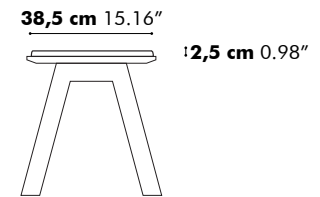

Low

High

Detail X

D 50 cm
19.69"

Value for b depends on the length of the PicNic Side

L	160 cm 62.99"	180 cm 70.87"	200 cm 78.74"	220 cm 86.61"	240 cm 94.49"
b	15 cm 5.90"	20 cm 7.87"	30 cm 11.81"	30 cm 11.81"	30 cm 11.81"

BuzziPicNic Side with Tabletop HPL

Low

High

Value for b depends on the length of the PicNic Side

L	160 cm 62.99"	180 cm 70.87"	200 cm 78.74"	220 cm 86.61"	240 cm 94.49"
b	15 cm 5.90"	20 cm 7.87"	30 cm 11.81"	30 cm 11.81"	30 cm 11.81"

BuzziPicNic WorkBench with Tabletop Wood

BuzziPicNic WorkBench with Tabletop HPL

BuzziPicNic Bench

116 cm 45.66"

with cushion

136 cm 53.54"

with cushion

BuzziPicNic Round

Detail X

Detail Y

	R1	R2	R3
Ø 160 cm	38 cm 14.96"	15 cm 5.91"	48 cm 18.90"
Ø 200 cm	48 cm 18.90"	25 cm 9.84"	48 cm 18.90"

Weights

PicNic Desk Low

Depth	Length	Weight
80 cm 31.50"	120 cm 47.24"	41,47 kg 91.43 lbs
	140 cm 55.12"	45,55 kg 100.42 lbs
	160 cm 62.99"	51,62 kg 113.80 lbs
	180 cm 70.87"	56,14 kg 123.77 lbs
	200 cm 78.74"	60,66 kg 133.73 lbs
	220 cm 86.61"	65,18 kg 143.70 lbs
	240 cm 94.49"	69,26 kg 152.69 lbs
90 cm 35.43"	120 cm 47.24"	45,98 kg 101.37 lbs
	140 cm 55.12"	50,52 kg 111.38 lbs
	160 cm 62.99"	57,33 kg 126.39 lbs
	180 cm 70.87"	62,31 kg 137.37 lbs
	200 cm 78.74"	67,28 kg 148.33 lbs
	220 cm 86.61"	72,26 kg 159.31 lbs
	240 cm 94.49"	76,79 kg 169.29 lbs
100 cm 39.37"	120 cm 47.24"	50,49 kg 111.31 lbs
	140 cm 55.12"	55,48 kg 122.31 lbs
	160 cm 62.99"	63,04 kg 138.98 lbs
	180 cm 70.87"	68,47 kg 150.95 lbs
	200 cm 78.74"	73,54 kg 162.13 lbs
	220 cm 86.61"	79,33 kg 174.89 lbs
	240 cm 94.49"	84,32 kg 185.89 lbs