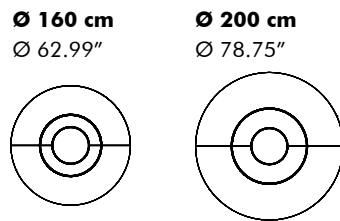

Size Chart Tabletop Wood

BuzziPicNic Desk Height 75 or 108 cm | 29.53" or 42.52"

	120 cm 47.24"	140 cm 55.12"	160 cm 62.99"	180 cm 70.87"	200 cm 78.74"	220 cm 86.61"	240 cm 94.49"
80 cm 31.50"							
90 cm 35.43"							
100 cm 39.37"							

BuzziPicNic Meet Height 75 or 108 cm | 29.53" or 42.52"

	160 cm 62.99"	180 cm 70.87"	200 cm 78.74"	220 cm 86.61"	240 cm 94.49"
*80 cm 31.50"					
* this size is only available for BuzziPicNic Meet High and always without cable entry					
90 cm 35.43"					
100 cm 39.37"					
120 cm 47.24"					

BuzziPicNic Side Height 75 or 108 cm | 29.53" or 42.52"

	160 cm 62.99"	180 cm 70.87"	200 cm 78.74"	220 cm 86.61"	240 cm 94.49"
50 cm 19.69"					

BuzziPicNic WorkBench Height 75 cm | 29.53"

BuzziPicNic Bench Height 45 cm | 17.60"

BuzziPicNic Round Height 75 cm | 29.53"

Size Chart Tabletop HPL

BuzziPicNic Desk Height 75 or 108 cm | 29.53" or 42.52"

	120 cm 47.24"	140 cm 55.12"	160 cm 62.99"	180 cm 70.87"	200 cm 78.74"	220 cm 86.61"	240 cm 94.49"
80 cm 31.50"							
90 cm 35.43"							
100 cm 39.37"							