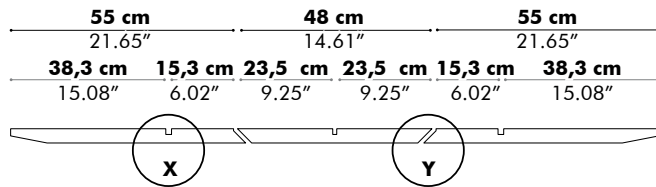

L	160 cm 62.99"	180 cm 70.87"	200 cm 78.74"	220 cm 86.61"	240 cm 94.49"
b	15 cm 5.90"	20 cm 7.87"	30 cm 11.81"	30 cm 11.81"	30 cm 11.81"

** This size is only available for BuzziPicNic Meet High

BuzziPicNic Side with Tabletop Wood

Low

High

Detail X

D 50 cm
19.69"

Value for b depends on the length of the PicNic Side

L	160 cm 62.99"	180 cm 70.87"	200 cm 78.74"	220 cm 86.61"	240 cm 94.49"
b	15 cm 5.90"	20 cm 7.87"	30 cm 11.81"	30 cm 11.81"	30 cm 11.81"

BuzziPicNic Side with Tabletop HPL

Low

High

Value for b depends on the length of the PicNic Side

L	160 cm 62.99"	180 cm 70.87"	200 cm 78.74"	220 cm 86.61"	240 cm 94.49"
b	15 cm 5.90"	20 cm 7.87"	30 cm 11.81"	30 cm 11.81"	30 cm 11.81"

BuzziPicNic WorkBench with Tabletop Wood

BuzziPicNic WorkBench with Tabletop HPL

BuzziPicNic Bench

116 cm 45.66"

with cushion

136 cm 53.54"

with cushion

BuzziPicNic Round