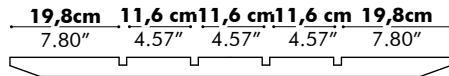

Value for a and b depends on the length of the PicNic Desk

L	120 cm 47.24"	140 cm 55.12"	160 cm 62.99"	180 cm 70.87"	200 cm 78.74"	220 cm 86.61"	240 cm 94.49"
a	28 cm 11.02"	33 cm 12.99"	38 cm 14.96"	38 cm 14.96"	38 cm 14.96"	38 cm 14.96"	43 cm 16.93"
b	10 cm 3.94"	15 cm 5.90"	20 cm 7.87"	20 cm 7.87"	20 cm 7.87"	20 cm 7.87"	25 cm 9.84"

BuzziPicNic Desk with Tabletop HPL

Low

High

* Optional

D: 80 cm 31.50", 90 cm 35.43" or 100 cm 39.37"

Value for a and b depends on the length of the PicNic Desk

L	120 cm 47.24"	140 cm 55.12"	160 cm 62.99"	180 cm 70.87"	200 cm 78.74"	220 cm 86.61"	240 cm 94.49"
a	28 cm 11.02"	33 cm 12.99"	38 cm 14.96"	38 cm 14.96"	38 cm 14.96"	38 cm 14.96"	43 cm 16.93"
b	10 cm 3.94"	15 cm 5.90"	20 cm 7.87"	20 cm 7.87"	20 cm 7.87"	20 cm 7.87"	25 cm 9.84"

BuzziPicNic Meet with Tabletop Wood

Low

High

D 80 cm*
31.50"

D 90 cm
35.43"

D 100 cm
39.37"

D 120 cm
47.24"

Detail X

Detail Y

D: 80 cm 31.50", 90 cm 35.43", 100 cm 39.37" or 120 cm 47.24"

Value for a and b depends on the length of the PicNic Desk

L	160 cm 62.99"	180 cm 70.87"	200 cm 78.74"	220 cm 86.61"	240 cm 94.49"
b	15 cm 5.90"	20 cm 7.87"	30 cm 11.81"	30 cm 11.81"	30 cm 11.81"