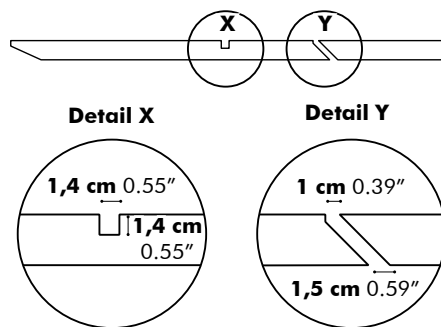

For more information on selecting the right socket for your region: visit www.iec.ch/worldplugs

- F  NL|DE|LUX
- E  BE|FR
- G  UK
- B  US

Detailed Dimensions

BuzziPicNic Desk with Tabletop Wood

Low

High

D: 80 cm 31.50", 90 cm 35.43" or 100 cm 39.37"

Value for a and b depends on the length of the PicNic Desk

L	120 cm 47.24"	140 cm 55.12"	160 cm 62.99"	180 cm 70.87"	200 cm 78.74"	220 cm 86.61"	240 cm 94.49"
a	28 cm 11.02"	33 cm 12.99"	38 cm 14.96"	38 cm 14.96"	38 cm 14.96"	38 cm 14.96"	43 cm 16.93"
b	10 cm 3.94"	15 cm 5.90"	20 cm 7.87"	20 cm 7.87"	20 cm 7.87"	20 cm 7.87"	25 cm 9.84"

BuzziPicNic Desk with Tabletop HPL

Low

High

* Optional

D: 80 cm 31.50", 90 cm 35.43" or 100 cm 39.37"

Value for a and b depends on the length of the PicNic Desk

L	120 cm 47.24"	140 cm 55.12"	160 cm 62.99"	180 cm 70.87"	200 cm 78.74"	220 cm 86.61"	240 cm 94.49"
a	28 cm 11.02"	33 cm 12.99"	38 cm 14.96"	38 cm 14.96"	38 cm 14.96"	38 cm 14.96"	43 cm 16.93"
b	10 cm 3.94"	15 cm 5.90"	20 cm 7.87"	20 cm 7.87"	20 cm 7.87"	20 cm 7.87"	25 cm 9.84"