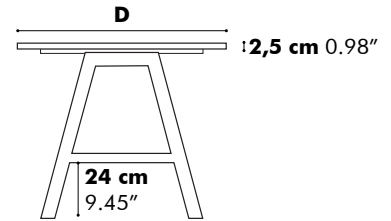

BuzziPicNic Desk with Tabletop HPL

Low

High

* Optional

D: 80 cm 31.50", 90 cm 35.43" or 100 cm 39.37"

Value for a and b depends on the length of the PicNic Desk

L	120 cm 47.24"	140 cm 55.12"	160 cm 62.99"	180 cm 70.87"	200 cm 78.74"	220 cm 86.61"	240 cm 94.49"
a	28 cm 11.02"	33 cm 12.99"	38 cm 14.96"	38 cm 14.96"	38 cm 14.96"	38 cm 14.96"	43 cm 16.93"
b	10 cm 3.94"	15 cm 5.90"	20 cm 7.87"	20 cm 7.87"	20 cm 7.87"	20 cm 7.87"	25 cm 9.84"

BuzziPicNic Meet with Tabletop Wood

Low

High

D 80 cm*
31.50"

D 90 cm
35.43"

D 100 cm
39.37"

D 120 cm
47.24"

Detail X

Detail Y

D: 80 cm 31.50", 90 cm 35.43", 100 cm 39.37" or 120 cm 47.24"

Value for a and b depends on the length of the PicNic Desk

L	160 cm 62.99"	180 cm 70.87"	200 cm 78.74"	220 cm 86.61"	240 cm 94.49"
b	15 cm 5.90"	20 cm 7.87"	30 cm 11.81"	30 cm 11.81"	30 cm 11.81"

* This size is only available for BuzziPicNic Meet High

BuzziPicNic Meet with Tabletop HPL

Low

High

* Optional

D: 80 cm 31.50", 90 cm 35.43", 100 cm 39.37" or 120 cm 39.37"**

Value for a and b depends on the length of the PicNic Desk