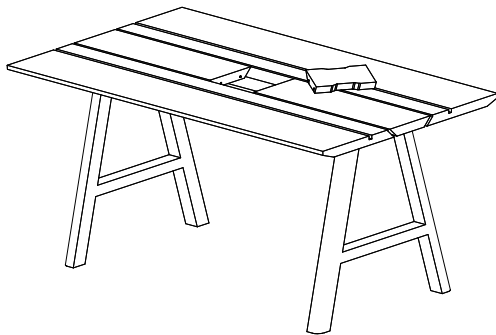

 Worktop: Wood or HPL
Base: always Wood

 Dry usage

 Flat packed

Content

Configurations	3
Tabletop, Cable entry, Base	5
Finishes	6
Size Chart Tabletop Wood	7
Size Chart Tabletop HPL	9
Options	11
Electrification	12
Detailed dimensions	14
Weights	23

Configurations

BuzziPicNic Desk

- 📍 Desk Low, Desk High
- 🌲 Worktop: Wood or HPL
Base: always Wood
- H: 75 cm (Desk Low) or 108 cm (Desk High)
29.53"(Desk Low) or 42.52" (Desk High)
- ✂ L: 120, 140, 160, 180, 200, 220 or 240 cm
47.24", 55.12", 62.99", 70.87", 78.74", 86.61" or 94.49"
- D: 80, 90 or 100 cm
31.50", 35.43" or 39.37"
- ⋮ Cable entry always on the right
Electrification and wire management optional

BuzziPicNic Meet

- 📍 Meet Low, Meet High
- 🌲 Worktop: Wood or HPL
Base: always Wood
- H: 75 cm (Meet Low) or 108 cm (Meet High)
29.53"(Meet Low) or 42.52" (Meet High)
- ✂ L: 160, 180, 200, 220 or 240 cm
62.99", 70.87", 78.74", 86.61" or 94.49"
- D: 80, 90, 100 or 120 cm
31.50", 35.43", 39.37" or 47.24"
- ⋮ Cable entry always in the middle
Electrification and wire management optional