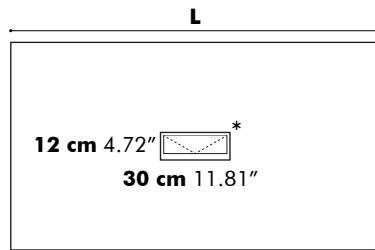

Value for a and b depends on the length of the PicNic Desk

L	120 cm 47.24"	140 cm 55.12"	160 cm 62.99"	180 cm 70.87"	200 cm 78.74"	220 cm 86.61"	240 cm 94.49"
a	28 cm 11.02"	33 cm 12.99"	38 cm 14.96"	38 cm 14.96"	38 cm 14.96"	38 cm 14.96"	43 cm 16.93"
b	10 cm 3.94"	15 cm 5.90"	20 cm 7.87"	20 cm 7.87"	20 cm 7.87"	20 cm 7.87"	25 cm 9.84"

BuzziPicNic Desk with Tabletop HPL

Low

High

* Optional

D: 80 cm 31.50", 90 cm 35.43" or 100 cm 39.37"

Value for a and b depends on the length of the PicNic Desk

L	120 cm 47.24"	140 cm 55.12"	160 cm 62.99"	180 cm 70.87"	200 cm 78.74"	220 cm 86.61"	240 cm 94.49"
a	28 cm 11.02"	33 cm 12.99"	38 cm 14.96"	38 cm 14.96"	38 cm 14.96"	38 cm 14.96"	43 cm 16.93"
b	10 cm 3.94"	15 cm 5.90"	20 cm 7.87"	20 cm 7.87"	20 cm 7.87"	20 cm 7.87"	25 cm 9.84"

Detail Y

D: 80 cm 31.50", 90 cm 35.43", 100 cm 39.37" or 120 cm 47.24"

Value for a and b depends on the length of the PicNic Desk

L	160 cm 62.99"	180 cm 70.87"	200 cm 78.74"	220 cm 86.61"	240 cm 94.49"
b	15 cm 5.90"	20 cm 7.87"	30 cm 11.81"	30 cm 11.81"	30 cm 11.81"

* This size is only available for BuzziPicNic Meet High

BuzziPicNic Meet with Tabletop HPL

Low

High

* Optional

D: 80 cm 31.50", 90 cm 35.43", 100 cm 39.37" or 120 cm 39.37"**

Value for a and b depends on the length of the PicNic Desk