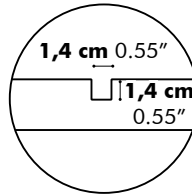

Detail Y

D: 80 cm 31.50", 90 cm 35.43", 100 cm 39.37" or 120 cm 47.24"

Value for a and b depends on the length of the PicNic Desk

L	160 cm 62.99"	180 cm 70.87"	200 cm 78.74"	220 cm 86.61"	240 cm 94.49"
b	15 cm 5.90"	20 cm 7.87"	30 cm 11.81"	30 cm 11.81"	30 cm 11.81"

L	160 cm 62.99"	180 cm 70.87"	200 cm 78.74"	220 cm 86.61"	240 cm 94.49"
b	15 cm 5.90"	20 cm 7.87"	30 cm 11.81"	30 cm 11.81"	30 cm 11.81"

** This size is only available for BuzziPicNic Meet High

BuzziPicNic Side with Tabletop Wood

Low

High

Detail X

D 50 cm
19.69"

Value for b depends on the length of the PicNic Side

L	160 cm 62.99"	180 cm 70.87"	200 cm 78.74"	220 cm 86.61"	240 cm 94.49"
b	15 cm 5.90"	20 cm 7.87"	30 cm 11.81"	30 cm 11.81"	30 cm 11.81"

BuzziPicNic Side with Tabletop HPL

Low

High

Value for b depends on the length of the PicNic Side

L	160 cm 62.99"	180 cm 70.87"	200 cm 78.74"	220 cm 86.61"	240 cm 94.49"
b	15 cm 5.90"	20 cm 7.87"	30 cm 11.81"	30 cm 11.81"	30 cm 11.81"