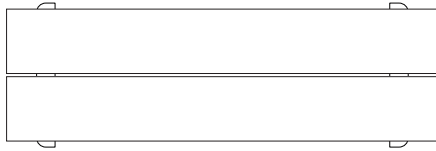

BuzziPicNic WorkBench with Tabletop Wood

BuzziPicNic WorkBench with Tabletop HPL

BuzziPicNic Bench

116 cm 45.66"

with cushion

136 cm 53.54"

with cushion

BuzziPicNic Round