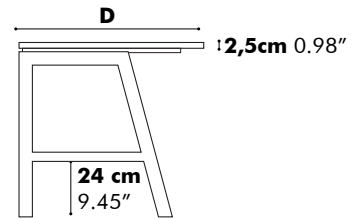

For more information on selecting the right socket for your region: visit www.iec.ch/worldplugs

- F  NL|DE|LUX
- E  BE|FR
- G  UK
- B  US

Detailed Dimensions

BuzziPicNic Desk with Tabletop Wood

Low

High

D: 80 cm 31.50", 90 cm 35.43" or 100 cm 39.37"

Value for a and b depends on the length of the PicNic Desk

L	120 cm 47.24"	140 cm 55.12"	160 cm 62.99"	180 cm 70.87"	200 cm 78.74"	220 cm 86.61"	240 cm 94.49"
a	28 cm 11.02"	33 cm 12.99"	38 cm 14.96"	38 cm 14.96"	38 cm 14.96"	38 cm 14.96"	43 cm 16.93"
b	10 cm 3.94"	15 cm 5.90"	20 cm 7.87"	20 cm 7.87"	20 cm 7.87"	20 cm 7.87"	25 cm 9.84"

BuzziPicNic Desk with Tabletop HPL

Low

High

* Optional

D: 80 cm 31.50", 90 cm 35.43" or 100 cm 39.37"

Value for a and b depends on the length of the PicNic Desk

L	120 cm 47.24"	140 cm 55.12"	160 cm 62.99"	180 cm 70.87"	200 cm 78.74"	220 cm 86.61"	240 cm 94.49"
a	28 cm 11.02"	33 cm 12.99"	38 cm 14.96"	38 cm 14.96"	38 cm 14.96"	38 cm 14.96"	43 cm 16.93"
b	10 cm 3.94"	15 cm 5.90"	20 cm 7.87"	20 cm 7.87"	20 cm 7.87"	20 cm 7.87"	25 cm 9.84"