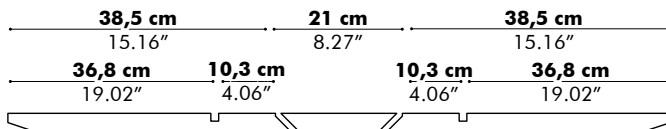

Value for a and b depends on the length of the PicNic Desk

L	120 cm 47.24"	140 cm 55.12"	160 cm 62.99"	180 cm 70.87"	200 cm 78.74"	220 cm 86.61"	240 cm 94.49"
a	28 cm 11.02"	33 cm 12.99"	38 cm 14.96"	38 cm 14.96"	38 cm 14.96"	38 cm 14.96"	43 cm 16.93"
b	10 cm 3.94"	15 cm 5.90"	20 cm 7.87"	20 cm 7.87"	20 cm 7.87"	20 cm 7.87"	25 cm 9.84"

BuzziPicNic Desk with Tabletop HPL

Low

High

* Optional

D: 80 cm 31.50", 90 cm 35.43" or 100 cm 39.37"

Value for a and b depends on the length of the PicNic Desk

L	120 cm 47.24"	140 cm 55.12"	160 cm 62.99"	180 cm 70.87"	200 cm 78.74"	220 cm 86.61"	240 cm 94.49"
a	28 cm 11.02"	33 cm 12.99"	38 cm 14.96"	38 cm 14.96"	38 cm 14.96"	38 cm 14.96"	43 cm 16.93"
b	10 cm 3.94"	15 cm 5.90"	20 cm 7.87"	20 cm 7.87"	20 cm 7.87"	20 cm 7.87"	25 cm 9.84"

BuzziPicNic Meet with Tabletop Wood

Low

High

D 80 cm*
31.50"

D 90 cm
35.43"

D 100 cm
39.37"

D 120 cm
47.24"

Detail X

Detail Y

D: 80 cm 31.50", 90 cm 35.43", 100 cm 39.37" or 120 cm 47.24"

Value for a and b depends on the length of the PicNic Desk

L	160 cm 62.99"	180 cm 70.87"	200 cm 78.74"	220 cm 86.61"	240 cm 94.49"
b	15 cm 5.90"	20 cm 7.87"	30 cm 11.81"	30 cm 11.81"	30 cm 11.81"