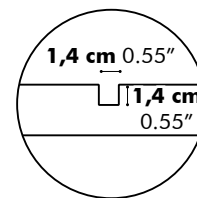

Value for a and b depends on the length of the PicNic Desk

L	120 cm 47.24"	140 cm 55.12"	160 cm 62.99"	180 cm 70.87"	200 cm 78.74"	220 cm 86.61"	240 cm 94.49"
a	28 cm 11.02"	33 cm 12.99"	38 cm 14.96"	38 cm 14.96"	38 cm 14.96"	38 cm 14.96"	43 cm 16.93"
b	10 cm 3.94"	15 cm 5.90"	20 cm 7.87"	20 cm 7.87"	20 cm 7.87"	20 cm 7.87"	25 cm 9.84"

BuzziPicNic Desk with Tabletop HPL

Low

High

* Optional

D: 80 cm 31.50", 90 cm 35.43" or 100 cm 39.37"

Value for a and b depends on the length of the PicNic Desk

L	120 cm 47.24"	140 cm 55.12"	160 cm 62.99"	180 cm 70.87"	200 cm 78.74"	220 cm 86.61"	240 cm 94.49"
a	28 cm 11.02"	33 cm 12.99"	38 cm 14.96"	38 cm 14.96"	38 cm 14.96"	38 cm 14.96"	43 cm 16.93"
b	10 cm 3.94"	15 cm 5.90"	20 cm 7.87"	20 cm 7.87"	20 cm 7.87"	20 cm 7.87"	25 cm 9.84"

BuzziPicNic Meet with Tabletop Wood

Low

High

D 80 cm*
31.50"

D 90 cm
35.43"

D 100 cm
39.37"

D 120 cm
47.24"

Detail X

Detail Y

D: 80 cm 31.50", 90 cm 35.43", 100 cm 39.37" or 120 cm 47.24"

Value for a and b depends on the length of the PicNic Desk

L	160 cm 62.99"	180 cm 70.87"	200 cm 78.74"	220 cm 86.61"	240 cm 94.49"
b	15 cm 5.90"	20 cm 7.87"	30 cm 11.81"	30 cm 11.81"	30 cm 11.81"