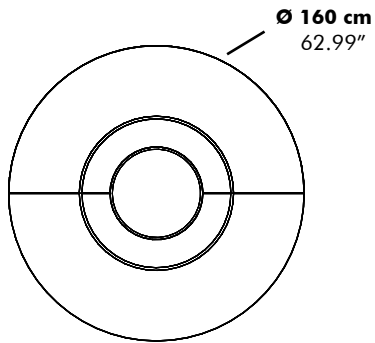

Low

High

Detail X

D 50 cm
19.69"

Value for b depends on the length of the PicNic Side

L	160 cm 62.99"	180 cm 70.87"	200 cm 78.74"	220 cm 86.61"	240 cm 94.49"
b	15 cm 5.90"	20 cm 7.87"	30 cm 11.81"	30 cm 11.81"	30 cm 11.81"

BuzziPicNic Side with Tabletop HPL

Low

High

Value for b depends on the length of the PicNic Side

L	160 cm 62.99"	180 cm 70.87"	200 cm 78.74"	220 cm 86.61"	240 cm 94.49"
b	15 cm 5.90"	20 cm 7.87"	30 cm 11.81"	30 cm 11.81"	30 cm 11.81"

BuzziPicNic WorkBench with Tabletop Wood

BuzziPicNic WorkBench with Tabletop HPL

BuzziPicNic Bench

116 cm 45.66"

with cushion

136 cm 53.54"

with cushion

BuzziPicNic Round

Detail X

Detail Y

	R1	R2	R3
Ø 160 cm	38 cm 14.96"	15 cm 5.91"	48 cm 18.90"
Ø 200 cm	48 cm 18.90"	25 cm 9.84"	48 cm 18.90"

Weights

PicNic Desk Low

Depth	Length	Weight
80 cm 31.50"	120 cm 47.24"	41,47 kg 91.43 lbs
	140 cm 55.12"	45,55 kg 100.42 lbs
	160 cm 62.99"	51,62 kg 113.80 lbs
	180 cm 70.87"	56,14 kg 123.77 lbs
	200 cm 78.74"	60,66 kg 133.73 lbs
	220 cm 86.61"	65,18 kg 143.70 lbs
	240 cm 94.49"	69,26 kg 152.69 lbs
90 cm 35.43"	120 cm 47.24"	45,98 kg 101.37 lbs
	140 cm 55.12"	50,52 kg 111.38 lbs
	160 cm 62.99"	57,33 kg 126.39 lbs
	180 cm 70.87"	62,31 kg 137.37 lbs
	200 cm 78.74"	67,28 kg 148.33 lbs
	220 cm 86.61"	72,26 kg 159.31 lbs
	240 cm 94.49"	76,79 kg 169.29 lbs
100 cm 39.37"	120 cm 47.24"	50,49 kg 111.31 lbs
	140 cm 55.12"	55,48 kg 122.31 lbs
	160 cm 62.99"	63,04 kg 138.98 lbs
	180 cm 70.87"	68,47 kg 150.95 lbs
	200 cm 78.74"	73,54 kg 162.13 lbs
	220 cm 86.61"	79,33 kg 174.89 lbs
	240 cm 94.49"	84,32 kg 185.89 lbs