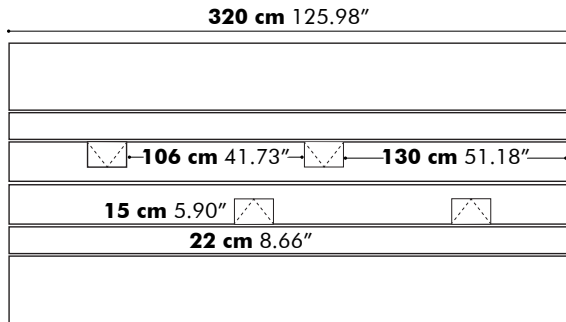

BuzziPicNic WorkBench with Tabletop Wood