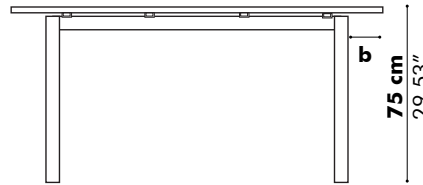

BuzziPicNic Meet with Tabletop Wood

Low

High

D 80 cm*
31.50"

D 90 cm
35.43"

D 100 cm
39.37"

D 120 cm
47.24"

Detail X

Detail Y

D: 80 cm 31.50", 90 cm 35.43", 100 cm 39.37" or 120 cm 47.24"

Value for a and b depends on the length of the PicNic Desk

L	160 cm 62.99"	180 cm 70.87"	200 cm 78.74"	220 cm 86.61"	240 cm 94.49"
b	15 cm 5.90"	20 cm 7.87"	30 cm 11.81"	30 cm 11.81"	30 cm 11.81"

* This size is only available for BuzziPicNic Meet High

BuzziPicNic Meet with Tabletop HPL

Low

High

* Optional

D: 80 cm 31.50", 90 cm 35.43", 100 cm 39.37" or 120 cm 39.37"**

Value for a and b depends on the length of the PicNic Desk