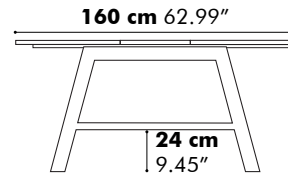

L	160 cm 62.99"	180 cm 70.87"	200 cm 78.74"	220 cm 86.61"	240 cm 94.49"
b	15 cm 5.90"	20 cm 7.87"	30 cm 11.81"	30 cm 11.81"	30 cm 11.81"

** This size is only available for BuzziPicNic Meet High

BuzziPicNic Side with Tabletop Wood

Low

High

Detail X

D 50 cm
19.69"

Value for b depends on the length of the PicNic Side

L	160 cm 62.99"	180 cm 70.87"	200 cm 78.74"	220 cm 86.61"	240 cm 94.49"
b	15 cm 5.90"	20 cm 7.87"	30 cm 11.81"	30 cm 11.81"	30 cm 11.81"

BuzziPicNic Side with Tabletop HPL

Low

High

Value for b depends on the length of the PicNic Side

L	160 cm 62.99"	180 cm 70.87"	200 cm 78.74"	220 cm 86.61"	240 cm 94.49"
b	15 cm 5.90"	20 cm 7.87"	30 cm 11.81"	30 cm 11.81"	30 cm 11.81"

BuzziPicNic WorkBench with Tabletop Wood

BuzziPicNic WorkBench with Tabletop HPL

BuzziPicNic Bench

116 cm 45.66"

with cushion

136 cm 53.54"

with cushion

BuzziPicNic Round