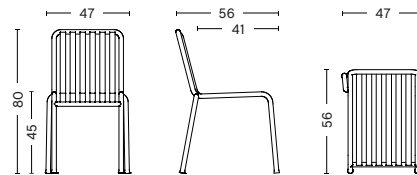

DIMENSIONS

PALISSADE TABLE

/ LENGTH 80 cm / 31.49"
 / WIDTH 80 cm / 31.49"
 / HEIGHT 74 cm / 29.13"

PALISSADE TABLE

/ LENGTH 160 cm / 62.99"
 / WIDTH 80 cm / 31.49"
 / HEIGHT 74 cm / 29.13"

PALISSADE LOUNGE SOFA

/ WIDTH 139 cm / 54.72"
 / DEPTH 88 cm / 34.65"
 / HEIGHT 70 cm / 27.56"
 / SEAT HEIGHT 38 cm / 14.96"
 / SEAT DEPTH 49 cm / 19.29"

PALISSADE LOUNGE CHAIR LOW

/ WIDTH 73 cm / 28.74"
 / DEPTH 81 cm / 31.89"
 / HEIGHT 70 cm / 27.56"
 / SEAT HEIGHT 38 cm / 14.96"
 / SEAT DEPTH 49 cm / 19.29"

PALISSADE LOUNGE CHAIR HIGH

/ WIDTH 73 cm / 28.74"
 / DEPTH 92 cm / 36.22"
 / HEIGHT 88 cm / 34.65"
 / SEAT HEIGHT 38 cm / 14.96"
 / SEAT DEPTH 49 cm / 19.29"

PALISSADE BAR STOOL

/ WIDTH 38 cm / 14.96"
 / DEPTH 45 cm / 17.72"
 / HEIGHT 78 cm / 30.71"

PALISSADE DINNING ARMCHAIR

- / WIDTH 63 cm / 24.80"
- / DEPTH 66 cm / 25.98"
- / HEIGHT 80 cm / 31.49"
- / SEAT HEIGHT 45 cm / 17.71"
- / SEAT DEPTH 44 cm / 17.32"

PALISSADE CHAIR

- / WIDTH 47 cm / 18.50"
- / DEPTH 56 cm / 22.05"
- / HEIGHT 80 cm / 31.49"
- / SEAT HEIGHT 45 cm / 17.71"
- / SEAT DEPTH 41 cm / 16.41"