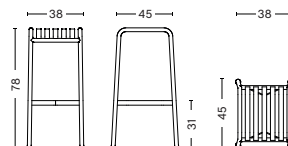

DIMENSIONS

PALISSADE TABLE

/ LENGTH 80 cm / 31.49"
 / WIDTH 80 cm / 31.49"
 / HEIGHT 74 cm / 29.13"

PALISSADE TABLE

/ LENGTH 160 cm / 62.99"
 / WIDTH 80 cm / 31.49"
 / HEIGHT 74 cm / 29.13"

PALISSADE LOUNGE SOFA

/ WIDTH 139 cm / 54.72"
 / DEPTH 88 cm / 34.65"
 / HEIGHT 70 cm / 27.56"
 / SEAT HEIGHT 38 cm / 14.96"
 / SEAT DEPTH 49 cm / 19.29"

PALISSADE LOUNGE CHAIR LOW

/ WIDTH 73 cm / 28.74"
 / DEPTH 81 cm / 31.89"
 / HEIGHT 70 cm / 27.56"
 / SEAT HEIGHT 38 cm / 14.96"
 / SEAT DEPTH 49 cm / 19.29"

PALISSADE LOUNGE CHAIR HIGH

/ WIDTH 73 cm / 28.74"
 / DEPTH 92 cm / 36.22"
 / HEIGHT 88 cm / 34.65"
 / SEAT HEIGHT 38 cm / 14.96"
 / SEAT DEPTH 49 cm / 19.29"

PALISSADE BAR STOOL

/ WIDTH 38 cm / 14.96"
 / DEPTH 45 cm / 17.72"
 / HEIGHT 78 cm / 30.71"