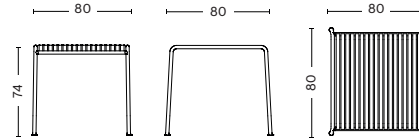

DIMENSIONS

PALISSADE TABLE

/ LENGTH 80 cm / 31.49"
 / WIDTH 80 cm / 31.49"
 / HEIGHT 74 cm / 29.13"

PALISSADE TABLE

/ LENGTH 160 cm / 62.99"
 / WIDTH 80 cm / 31.49"
 / HEIGHT 74 cm / 29.13"

PALISSADE LOUNGE SOFA