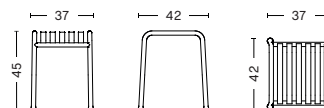

PALISSADE STOOL

- / WIDTH 37 cm / 14.56"
- / DEPTH 42 cm / 16.54"
- / HEIGHT 45 cm / 17.71"

NOTE

Take care not to scratch the chairs against each other when stacking them.
Do not move or drag the chairs around when stacked as the weight will damage the legs.