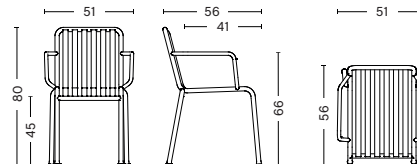

PALISSADE LOUNGE CHAIR HIGH

/ WIDTH 73 cm / 28.74"
 / DEPTH 92 cm / 36.22"
 / HEIGHT 88 cm / 34.65"
 / SEAT HEIGHT 38 cm / 14.96"
 / SEAT DEPTH 49 cm / 19.29"

PALISSADE BAR STOOL

/ WIDTH 38 cm / 14.96"
 / DEPTH 45 cm / 17.72"
 / HEIGHT 78 cm / 30.71"

PALISSADE DINNING ARMCHAIR

- / WIDTH 63 cm / 24.80"
- / DEPTH 66 cm / 25.98"
- / HEIGHT 80 cm / 31.49"
- / SEAT HEIGHT 45 cm / 17.71"
- / SEAT DEPTH 44 cm / 17.32"

PALISSADE CHAIR

- / WIDTH 47 cm / 18.50"
- / DEPTH 56 cm / 22.05"
- / HEIGHT 80 cm / 31.49"
- / SEAT HEIGHT 45 cm / 17.71"
- / SEAT DEPTH 41 cm / 16.41"

PALISSADE ARMCHAIR

- / WIDTH 51 cm / 20.08"
- / DEPTH 56 cm / 22.05"
- / HEIGHT 80 cm / 31.49"
- / SEAT HEIGHT 45 cm / 17.71"
- / SEAT DEPTH 41 cm / 16.41"

PALISSADE BENCH

- / WIDTH 120 cm / 47.24"
- / DEPTH 42 cm / 16.54"
- / HEIGHT 45 cm / 17.71"

PALISSADE DINING BENCH

- / WIDTH 128 cm / 50.39"
- / DEPTH 70 cm / 27.56"
- / HEIGHT 80 cm / 31.49"
- / SEAT HEIGHT 45 cm / 17.71"

PALISSADE OTTOMAN

- / WIDTH 65 cm / 25.59"
- / DEPTH 60 cm / 23.62"
- / HEIGHT 37 cm / 14.56"