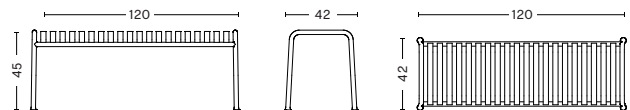

PALISSADE BENCH

- / WIDTH 120 cm / 47.24"
- / DEPTH 42 cm / 16.54"
- / HEIGHT 45 cm / 17.71"