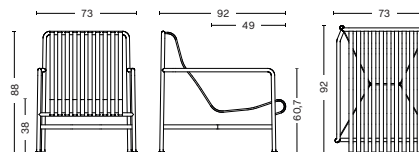

DIMENSIONS

PALISSADE TABLE

/ LENGTH 80 cm / 31.49"
 / WIDTH 80 cm / 31.49"
 / HEIGHT 74 cm / 29.13"

PALISSADE TABLE

/ LENGTH 160 cm / 62.99"
 / WIDTH 80 cm / 31.49"
 / HEIGHT 74 cm / 29.13"

PALISSADE LOUNGE SOFA

/ WIDTH 139 cm / 54.72"
 / DEPTH 88 cm / 34.65"
 / HEIGHT 70 cm / 27.56"
 / SEAT HEIGHT 38 cm / 14.96"
 / SEAT DEPTH 49 cm / 19.29"

PALISSADE LOUNGE CHAIR LOW

/ WIDTH 73 cm / 28.74"
 / DEPTH 81 cm / 31.89"
 / HEIGHT 70 cm / 27.56"
 / SEAT HEIGHT 38 cm / 14.96"
 / SEAT DEPTH 49 cm / 19.29"

PALISSADE LOUNGE CHAIR HIGH

/ WIDTH 73 cm / 28.74"
 / DEPTH 92 cm / 36.22"
 / HEIGHT 88 cm / 34.65"
 / SEAT HEIGHT 38 cm / 14.96"
 / SEAT DEPTH 49 cm / 19.29"

PALISSADE BAR STOOL

/ WIDTH 38 cm / 14.96"
 / DEPTH 45 cm / 17.72"
 / HEIGHT 78 cm / 30.71"

PALISSADE DINNING ARMCHAIR

- / WIDTH 63 cm / 24.80"
- / DEPTH 66 cm / 25.98"
- / HEIGHT 80 cm / 31.49"
- / SEAT HEIGHT 45 cm / 17.71"
- / SEAT DEPTH 44 cm / 17.32"

PALISSADE CHAIR

- / WIDTH 47 cm / 18.50"
- / DEPTH 56 cm / 22.05"
- / HEIGHT 80 cm / 31.49"
- / SEAT HEIGHT 45 cm / 17.71"
- / SEAT DEPTH 41 cm / 16.41"