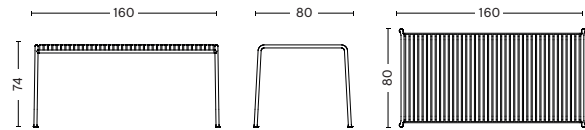

DIMENSIONS

PALISSADE TABLE

/ LENGTH 80 cm / 31.49"
 / WIDTH 80 cm / 31.49"
 / HEIGHT 74 cm / 29.13"

PALISSADE TABLE

/ LENGTH 160 cm / 62.99"
 / WIDTH 80 cm / 31.49"
 / HEIGHT 74 cm / 29.13"

PALISSADE LOUNGE SOFA