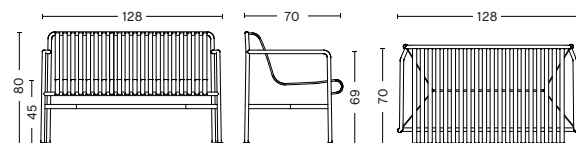

PALISSADE ARMCHAIR

- / WIDTH 51 cm / 20.08"
- / DEPTH 56 cm / 22.05"
- / HEIGHT 80 cm / 31.49"
- / SEAT HEIGHT 45 cm / 17.71"
- / SEAT DEPTH 41 cm / 16.41"

PALISSADE BENCH

- / WIDTH 120 cm / 47.24"
- / DEPTH 42 cm / 16.54"
- / HEIGHT 45 cm / 17.71"

PALISSADE DINING BENCH

- / WIDTH 128 cm / 50.39"
- / DEPTH 70 cm / 27.56"
- / HEIGHT 80 cm / 31.49"
- / SEAT HEIGHT 45 cm / 17.71"

PALISSADE OTTOMAN

- / WIDTH 65 cm / 25.59"
- / DEPTH 60 cm / 23.62"
- / HEIGHT 37 cm / 14.56"