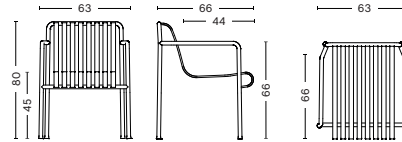

/ WIDTH 139 cm / 54.72"
 / DEPTH 88 cm / 34.65"
 / HEIGHT 70 cm / 27.56"
 / SEAT HEIGHT 38 cm / 14.96"
 / SEAT DEPTH 49 cm / 19.29"

PALISSADE LOUNGE CHAIR LOW

/ WIDTH 73 cm / 28.74"
 / DEPTH 81 cm / 31.89"
 / HEIGHT 70 cm / 27.56"
 / SEAT HEIGHT 38 cm / 14.96"
 / SEAT DEPTH 49 cm / 19.29"

PALISSADE LOUNGE CHAIR HIGH

/ WIDTH 73 cm / 28.74"
 / DEPTH 92 cm / 36.22"
 / HEIGHT 88 cm / 34.65"
 / SEAT HEIGHT 38 cm / 14.96"
 / SEAT DEPTH 49 cm / 19.29"

PALISSADE BAR STOOL

/ WIDTH 38 cm / 14.96"
 / DEPTH 45 cm / 17.72"
 / HEIGHT 78 cm / 30.71"

PALISSADE DINNING ARMCHAIR

- / WIDTH 63 cm / 24.80"
- / DEPTH 66 cm / 25.98"
- / HEIGHT 80 cm / 31.49"
- / SEAT HEIGHT 45 cm / 17.71"
- / SEAT DEPTH 44 cm / 17.32"

PALISSADE CHAIR

- / WIDTH 47 cm / 18.50"
- / DEPTH 56 cm / 22.05"
- / HEIGHT 80 cm / 31.49"
- / SEAT HEIGHT 45 cm / 17.71"
- / SEAT DEPTH 41 cm / 16.41"