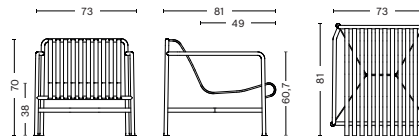

DIMENSIONS

PALISSADE TABLE

/ LENGTH 80 cm / 31.49"
 / WIDTH 80 cm / 31.49"
 / HEIGHT 74 cm / 29.13"

PALISSADE TABLE

/ LENGTH 160 cm / 62.99"
 / WIDTH 80 cm / 31.49"
 / HEIGHT 74 cm / 29.13"

PALISSADE LOUNGE SOFA

/ WIDTH 139 cm / 54.72"
 / DEPTH 88 cm / 34.65"
 / HEIGHT 70 cm / 27.56"
 / SEAT HEIGHT 38 cm / 14.96"
 / SEAT DEPTH 49 cm / 19.29"

PALISSADE LOUNGE CHAIR LOW

/ WIDTH 73 cm / 28.74"
 / DEPTH 81 cm / 31.89"
 / HEIGHT 70 cm / 27.56"
 / SEAT HEIGHT 38 cm / 14.96"
 / SEAT DEPTH 49 cm / 19.29"