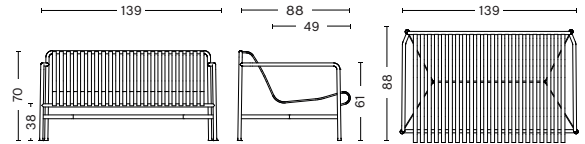

DIMENSIONS

PALISSADE TABLE

/ LENGTH 80 cm / 31.49"
 / WIDTH 80 cm / 31.49"
 / HEIGHT 74 cm / 29.13"

PALISSADE TABLE

/ LENGTH 160 cm / 62.99"
 / WIDTH 80 cm / 31.49"
 / HEIGHT 74 cm / 29.13"

PALISSADE LOUNGE SOFA

/ WIDTH 139 cm / 54.72"
 / DEPTH 88 cm / 34.65"
 / HEIGHT 70 cm / 27.56"
 / SEAT HEIGHT 38 cm / 14.96"
 / SEAT DEPTH 49 cm / 19.29"

PALISSADE LOUNGE CHAIR LOW

/ WIDTH 73 cm / 28.74"
 / DEPTH 81 cm / 31.89"
 / HEIGHT 70 cm / 27.56"
 / SEAT HEIGHT 38 cm / 14.96"
 / SEAT DEPTH 49 cm / 19.29"