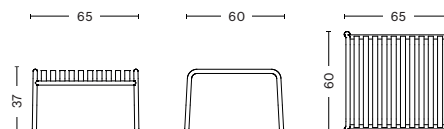

PALISSADE OTTOMAN

- / WIDTH 65 cm / 25.59"
- / DEPTH 60 cm / 23.62"
- / HEIGHT 37 cm / 14.56"