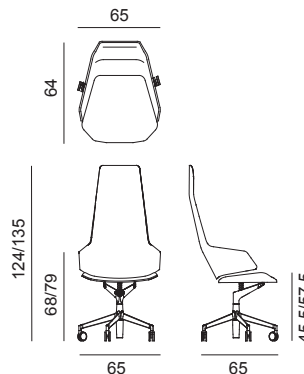

Dimensions *

* File CAD 2D - 3D available for download at www.arper.com

Frame Base

LU1