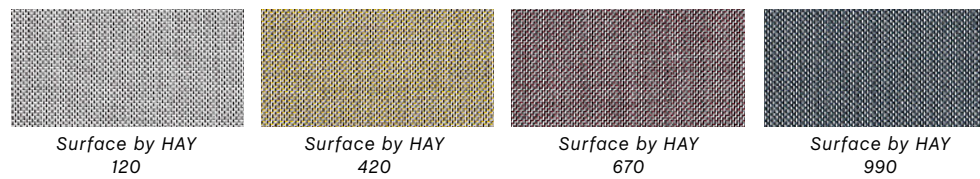

CAN SOFA
3 Seater

Dimensions
L87,5/89,5 x W247 x H40/68/82 cm
Frame
Powder coated steel
Cushions
Foam and feathers

> CAN COLLECTION <

STEEL FRAME

OUTER CANVAS

CUSHIONS

HAY

> CAN COLLECTION <