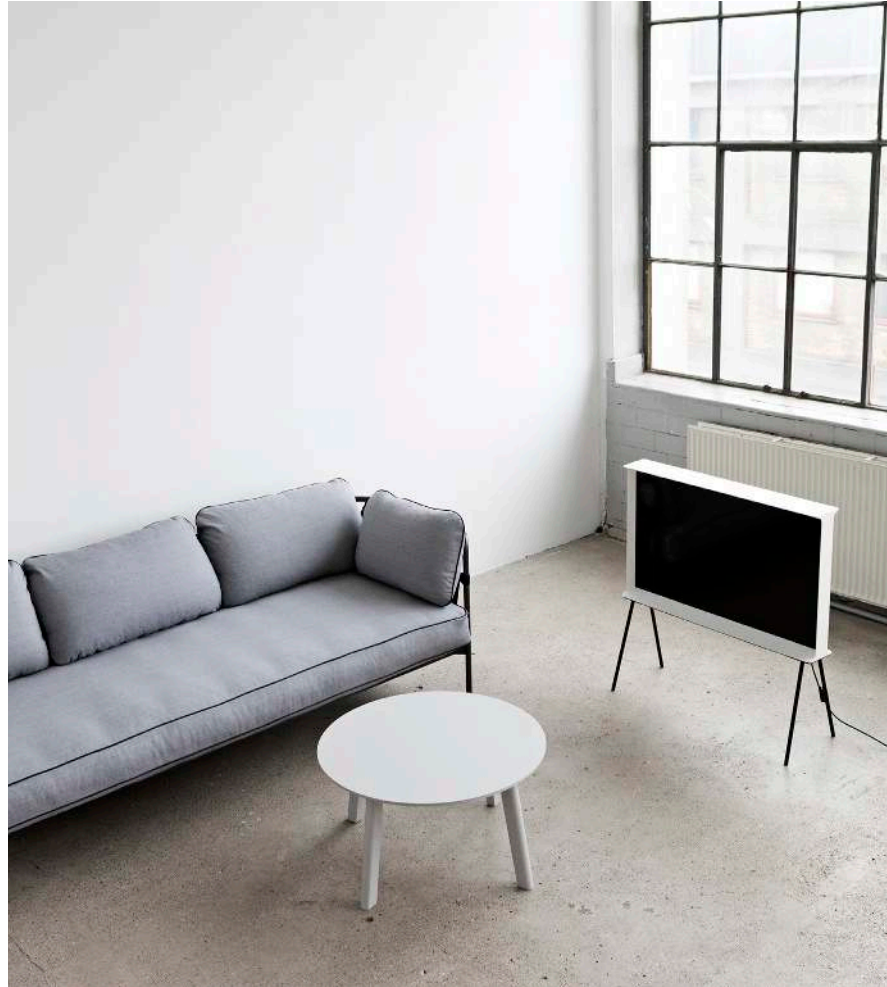

> CAN COLLECTION <

HAY