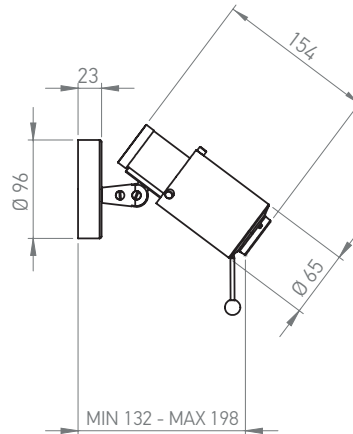

TECHNICAL SHEET / FICHE TECHNIQUE

BINY SPOT

FINISHES / FINITIONS

Mat black body with stick
Corps Noir mat avec stick

without Switch

with Switch

Polished nickel body with stick
Corps nickel poli avec stick

without Switch

with Switch