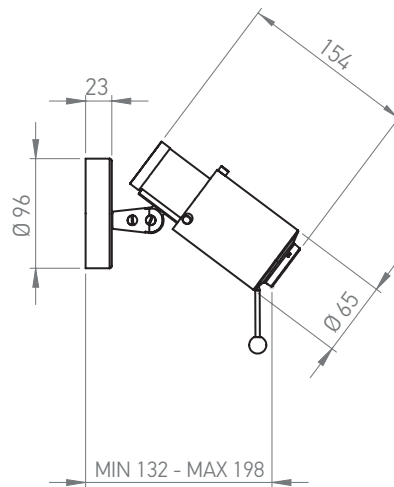

TECHNICAL SHEET / FICHE TECHNIQUE

BINY SPOT

FINISHES / FINITIONS

**Mat black body
Corps Noir mat**

With stick
Avec stick

**Mat black body
Corps Noir mat**

Without stick
Sans stick

**Polished nickel body
Corps nickel poli**

With stick
Avec stick

**Polished nickel body
Corps nickel poli**

Without stick
Sans stick