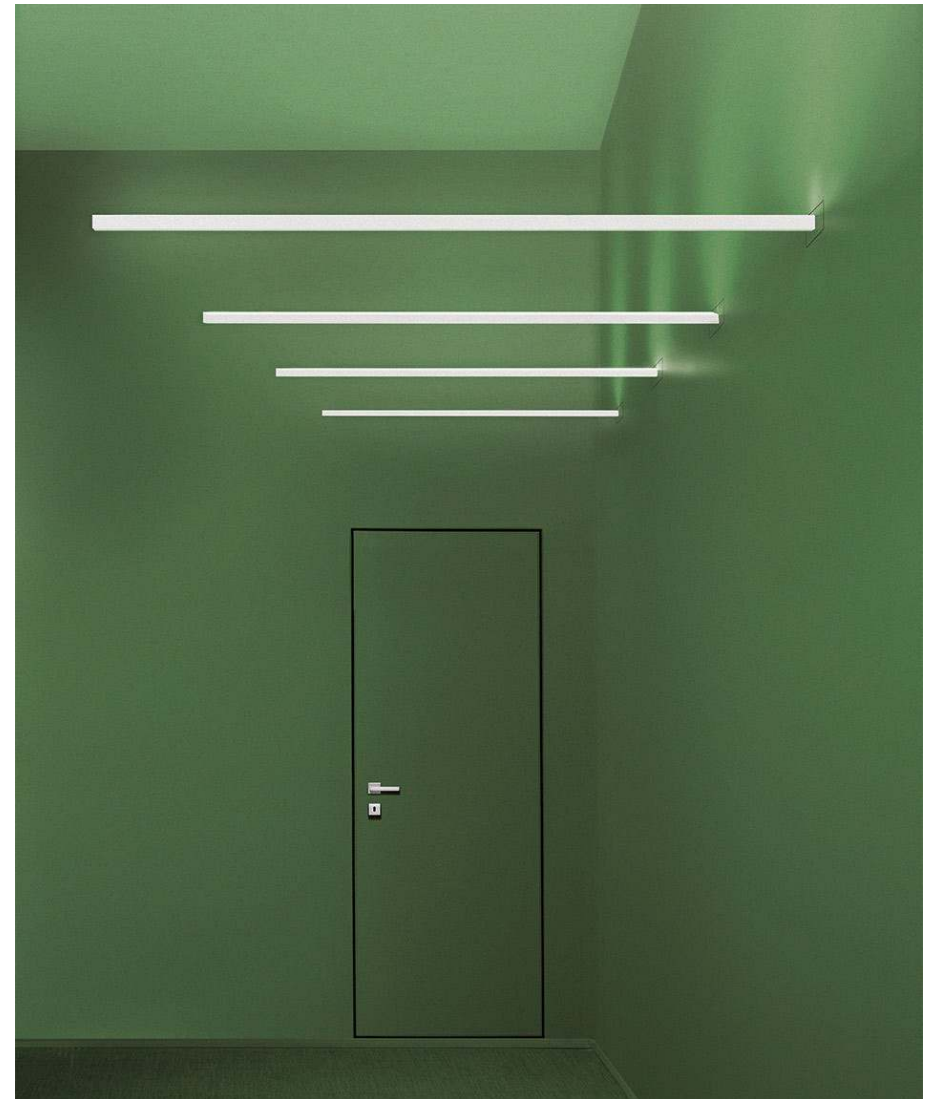

LINESCAPES CANTILEVERED

NEMO STUDIO

Family of floor, ceiling and wall elements, efficient with an highly versatile linear luminous output. Body in aluminium extruded and opal white polycarbonate diffuser. Horizontal cantilever wall version supplied with kit for connection with remote driver. White or black finishing with elements in grey painted on the floor and wall versions.

LED

2

LAMPING

Source	linear LED
Total power	12W
Emission	diffused orientable
Tension	24V DC
Color temperature	3000K
Luminous flux	1200lm
Typ cri	80
Energy class	A+
Ip class	44
Materials	Aluminium + PC + ABS
Notes	orientable340°, side emission, driver not included, recessing box included, wall board for installation included, recessed hole 13x11x9cm
Accessories	driver for recessed mounting,