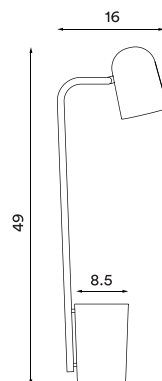

# Buddy table

Buddy off-white  
– Item no. 230

Buddy Marsala  
– Item no. 231

Buddy light green  
– Item no. 232

Buddy dark grey  
– Item no. 233

**Product type:** Table lamp  
**Design:** Mads Sætter-Lassen, 2016

## Dimensions and light direction:

**Shade material:** Steel  
**Body material:** Steel  
**Colours:** Off-white, Marsala, light green or dark grey (shade inner colour is same as outer colour)  
**Wire:** Black or white (off-white version only), 200 cm (with switch)  
**Bulb:** GU10, Max. 6 W LED  
**Voltage:** 220V - 240V ~ 50Hz  
**Net weight:** 2.1 kg