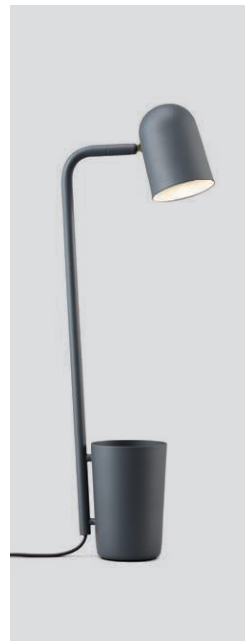

# Buddy table

Buddy off-white  
– Item no. 230

Buddy Marsala  
– Item no. 231

Buddy light green  
– Item no. 232

Buddy dark grey  
– Item no. 233

**Product type:** Table lamp  
**Design:** Mads Sætter-Lassen, 2016

## Dimensions and light direction:

**Shade material:** Steel  
**Body material:** Steel  
**Colours:** Off-white, Marsala, light green or dark grey (shade inner colour is same as outer colour)  
**Wire:** Black or white (off-white version only), 200 cm (with switch)  
**Bulb:** GU10, Max. 6 W LED  
**Voltage:** 220V - 240V ~ 50Hz  
**Net weight:** 2.1 kg

Outer package: 2  
Recommended bulb: