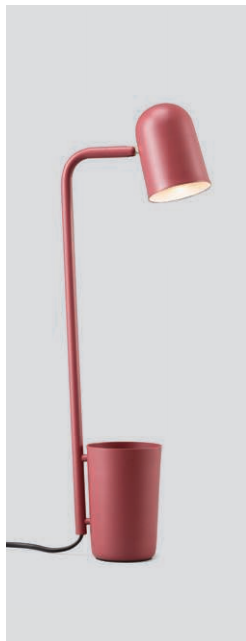

# Buddy table

Buddy off-white  
– Item no. 230

Buddy Marsala  
– Item no. 231

Buddy light green  
– Item no. 232

Buddy dark grey  
– Item no. 233

**Product type:** Table lamp  
**Design:** Mads Sætter-Lassen, 2016

## Dimensions and light direction:

**Shade material:** Steel  
**Body material:** Steel  
**Colours:** Off-white, Marsala, light green or dark grey (shade inner colour is same as outer colour)  
**Wire:** Black or white (off-white version only), 200 cm (with switch)  
**Bulb:** GU10, Max. 6 W LED  
**Voltage:** 220V - 240V ~ 50Hz  
**Net weight:** 2.1 kg

Outer package: 2  
Recommended bulb: