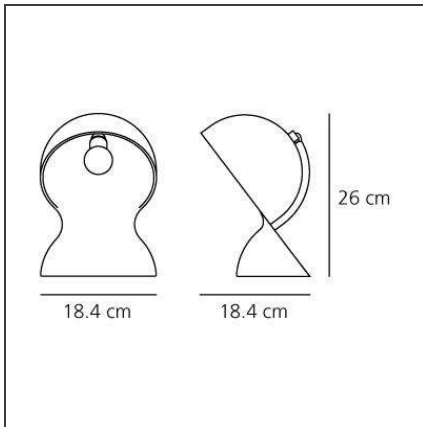

Dalù White

IP20

DESIGN BY

Vico Magistretti

DESCRIPTION

This is a re-edition of the luminaire from the sixties designed by Vico Magistretti, Dalù expresses the spirit of our times. It is available in various colours and finishes, though retaining its unmistakable original design. The lamp is composed of a body made of moulded thermoplastic material.

TECHNICAL DRAWINGS

FEATURES

Article Code:	1466000A	Material:	Polycarbonate
Colour:	White	Series:	Design
Installation:	Table	Area contract:	Residential
Environment:	Indoor	Emission:	Direct

DIMENSIONS

Length:	cm 18.4	Impact Resistance:	N.D.
Width:	cm 18.4	Glow Wire Test:	N.D.
Height:	cm 26		

NOT INCLUDED SOURCES

Category:	HALO
Number:	1
Watt:	30W
Lbs:	D45
Socket:	E14

ALTERNATIVE SOURCES

Category:	LED
Number:	1
Watt:	4W
Delivered lumens output (lm):	370lm
Type:	2
Socket:	E14
Class:	A

LUMINAIRE

Watt:	28W	Delivered lumens output (lm):	345lm
Voltage:	220V-240V	CCT:	2800K

Notes

Minimum 4 pieces per package.