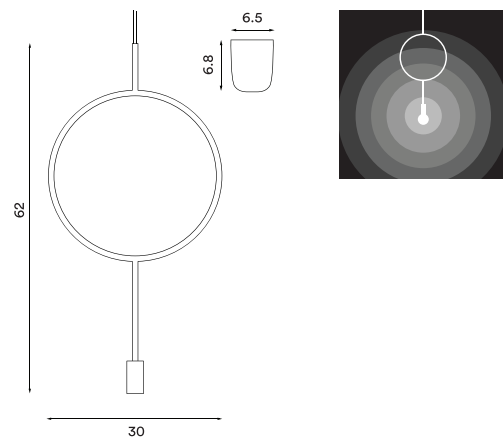

Circle

Circle
– Item no. 666

Dimensions and light direction:

Product type: Pendant lamp
Design: Hannakaisa Pekkala, 2017

Body colour: Dark grey
Body material: Steel
Wire: Black rubber, 350 cm
Bulb: E14, Max. 40 W
Voltage: 220V - 240V - 50Hz
Net weight: 0.60 kg

Outer package: 2
Recommended bulb: