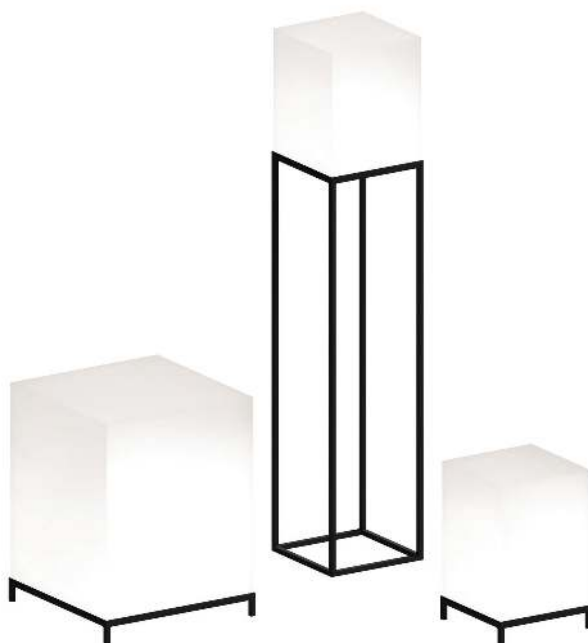

STARCUBE

Design: Maurizio Peregalli

Frame: Gunmetal colour

Diffusor: Opaline acrylic resin

Dimensions: 31 x 31 x H 155 cm / 51 x 51 x H 65 cm / 31 x 31 x H 47 cm

Frame Finishes

Gunmetal

Diffusor Finishes

Opaline acrylic resin