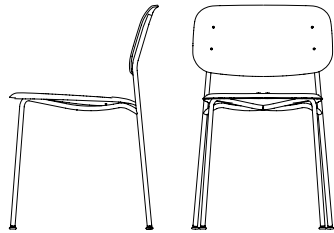

> SOFT EDGE <

By Iskos-Berlin

Soft Edge chair series is based on the next step in the development of moulded plywood techniques. It enables a three-dimensionality that is unusual for ordinary moulded plywood. With Soft Edge, Iskos-Berlin has created a softly shaped seat and back where all the edges face away from the body.

> SOFT EDGE <

HAY

> SOFT EDGE <

HAY

> SOFT EDGE CHAIR <

METAL FRAME

Dimensions

W49,5 x D52,5 x H46/78 cm

Frame

Powder coated steel

Seat

Moulded oak veneer

Stackable 8 pcs.

WOOD FRAME

Dimensions

W51,5 x D52,5 x H46/78 cm