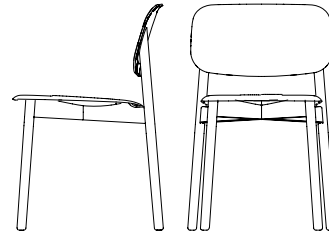

> SOFT EDGE <

By Iskos-Berlin

Soft Edge chair series is based on the next step in the development of moulded plywood techniques. It enables a three-dimensionality that is unusual for ordinary moulded plywood. With Soft Edge, Iskos-Berlin has created a softly shaped seat and back where all the edges face away from the body.

> SOFT EDGE <

HAY

> SOFT EDGE <

HAY

> SOFT EDGE CHAIR <

METAL FRAME

Dimensions

W49,5 x D52,5 x H46/78 cm

Frame

Powder coated steel

Seat

Moulded oak veneer

Stackable 8 pcs.

WOOD FRAME

Dimensions

W51,5 x D52,5 x H46/78 cm