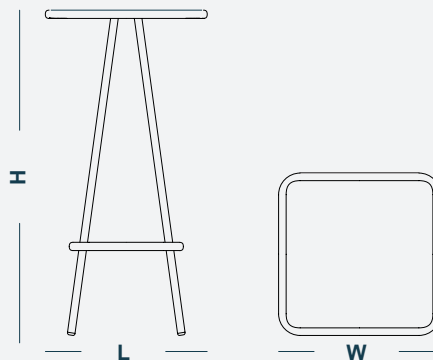

DIMENSIONS & POIDS
DIMENSIONS & WEIGHTS

TABLE RECTANGLE / RECTANGULAR TABLE (MOYEN / MEDIUM)

Reference : M0741301		
Materials	Colours	
Aluminium, peinture epoxy grainée	Noir - RAL 9005	
Aluminium, grained epoxy paint	Black - RAL 9005	
EAN : 3760236189791		
Reference : M0741305		
Materials	Colours	
Aluminium, peinture epoxy grainée	Bordeaux - RAL 3005	
Aluminium, grained epoxy paint	Burgundy - RAL 3005	
EAN : 3760236189838		
Reference : M0741306		
Materials	Colours	
Aluminium, peinture epoxy grainée	Bleu - RAL 5002	
Aluminium, grained epoxy paint	Blue - RAL 5002	
EAN : 3760236189845		
Reference : M0741308		
Materials	Colours	
Aluminium, peinture epoxy grainée	Jaune - RAL 1016	
Aluminium, grained epoxy paint	Yellow - RAL 1016	
EAN : 3760236189869		
Reference : M0741309		
Materials	Colours	
Aluminium, peinture epoxy grainée	Blanc - RAL 9016	
Aluminium, grained epoxy paint	White - RAL 9016	
EAN : 3760236189876		

Plateau plein /
Full table top

Product	L	W	H
cm	60	60	111
inch	23.6	23.6	43.7

W : 7.9 kg / 17.4 lb

Packaging	L	W	H
Tabletop cm / inch	60 / 23.6	60 / 23.6	3 / 1.2
Legs cm / inch	44 / 17.3	44 / 17.3	111 / 43.7

W : 8 kg / 17.6 lb

Packed by...

Sold by...

Quantity of packages

Aluminium with anti-UV coating for outdoor use

Assembly

Stackable