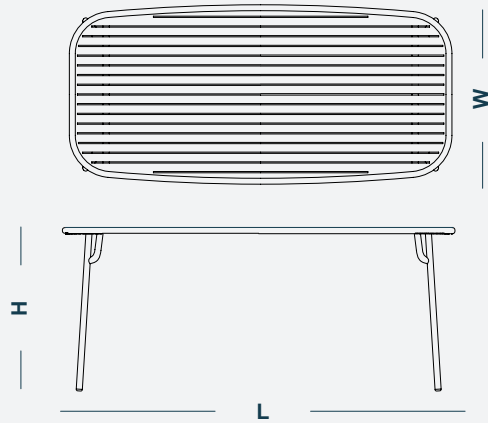

DIMENSIONS & POIDS
DIMENSIONS & WEIGHTS

TABLE RECTANGLE / RECTANGULAR TABLE (MOYEN / MEDIUM)

Reference : M0741201		
Materials	Colours	
Aluminium, peinture epoxy grainée	Noir - RAL 9005	
Aluminium, grained epoxy paint	Black - RAL 9005	
EAN : 3760236189616		
Reference : M0741205		
Materials	Colours	
Aluminium, peinture epoxy grainée	Bordeaux - RAL 3005	
Aluminium, grained epoxy paint	Burgundy - RAL 3005	
EAN : 3760236189654		
Reference : M0741206		
Materials	Colours	
Aluminium, peinture epoxy grainée	Bleu - RAL 5002	
Aluminium, grained epoxy paint	Blue - RAL 5002	
EAN : 3760236189661		
Reference : M0741208		
Materials	Colours	
Aluminium, peinture epoxy grainée	Jaune - RAL 1016	
Aluminium, grained epoxy paint	Yellow - RAL 1016	
EAN : 3760236189685		
Reference : M0741209		
Materials	Colours	
Aluminium, peinture epoxy grainée	Blanc - RAL 9016	
Aluminium, grained epoxy paint	White - RAL 9016	
EAN : 3760236189692		

Plateau découpé et ajouré en lattes /
Cut-out and perforated table top in slats

Product	L	W	H	Packaging	L	W	H
cm	180	85	75	Tabletop cm / inch	180/70.9	88/34.6	3/1.2
inch	70.9	33.5	29.5	Legs cm / inch	20/7.9	20/7.9	84/31.5

W : 22.3 kg / 49.2 lb   **W : 27 kg / 59.5 lb**

TABLE RECTANGLE / RECTANGULAR TABLE (GRAND / LARGE)

Reference : M0741301		
Materials	Colours	
Aluminium, peinture epoxy grainée	Noir - RAL 9005	
Aluminium, grained epoxy paint	Black - RAL 9005	
EAN : 3760236189708		
Reference : M0741305		
Materials	Colours	
Aluminium, peinture epoxy grainée	Bordeaux - RAL 3005	
Aluminium, grained epoxy paint	Burgundy - RAL 3005	
EAN : 3760236189746		
Reference : M0741306		
Materials	Colours	
Aluminium, peinture epoxy grainée	Bleu - RAL 5002	
Aluminium, grained epoxy paint	Blue - RAL 5002	
EAN : 3760236189753		
Reference : M0741308		
Materials	Colours	
Aluminium, peinture epoxy grainée	Jaune - RAL 1016	
Aluminium, grained epoxy paint	Yellow - RAL 1016	
EAN : 3760236189777		
Reference : M0741309		
Materials	Colours	
Aluminium, peinture epoxy grainée	Blanc - RAL 9016	
Aluminium, grained epoxy paint	White - RAL 9016	
EAN : 3760236189784