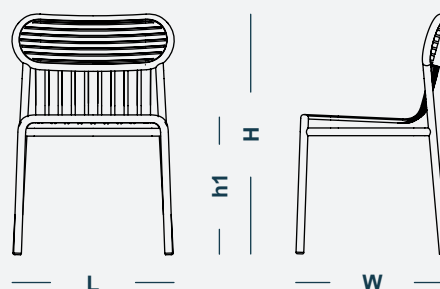

Product	L	W	H	h1	Packaging	L	W	H
cm	50	52	77	45	cm	60	53	98
inch	19.7	20.5	30.3	17.7	inch	23.6	20.9	38.6

W: 5 kg / 11 lb

W: 20 kg / 44.1 lb

Packed by...

Sold by...

Quantity of packages

Aluminium with anti-UV coating for outdoor use

Assembly

Stackable