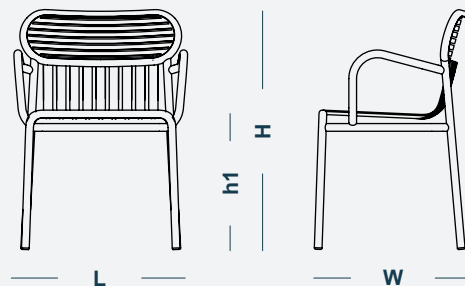

Product	L	W	H	h1	Packaging	L	W	H
cm	50	57	77	45	cm	60	53	98
inch	19.7	22.4	30.3	17.7	inch	23.6	20.9	38.6

W: 5.5 kg / 12.1 lb   W: 22.5 kg / 49.6 lb

Packed by...

Sold by...

Quantity of packages

Aluminium with anti-UV coating for outdoor use

Assembly

Stackable