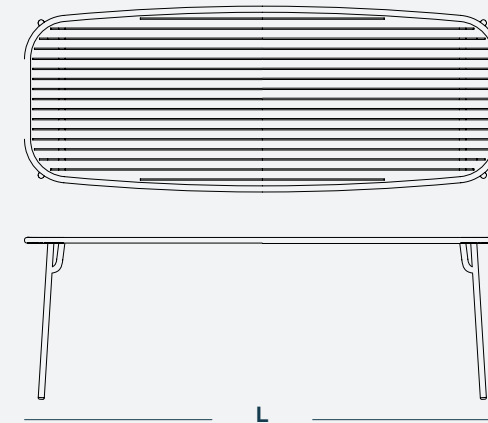

Plateau découpé et ajouré en lattes /
Cut-out and perforated table top in slats

Product	L	W	H	Packaging	L	W	H
cm	220	85	75	Tabletop cm / inch	220/86.6	88/34.6	3/1.2
inch	86.6	33.5	29.5	Legs cm / inch	20/7.9	20/7.9	84/31.5

W : 27 kg / 59.5 lb   **W : 27 kg / 59.5 lb**

Packed by...

Sold by...

x QTY Quantity of packages

Aluminium with anti-UV coating for outdoor use

Assembly

Stackable