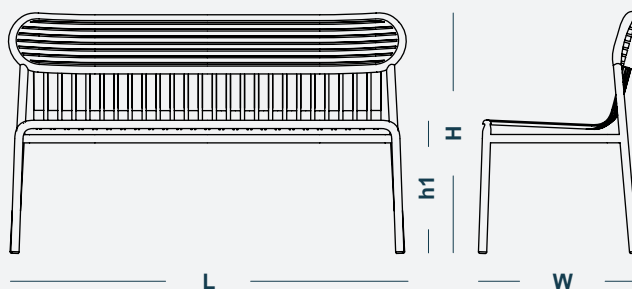

Product	L	W	H	h1
cm	121	49	77	40
inch	47.6	19.3	30.3	15.7

W: 11 kg / 24.3 lb

Packaging	L	W	H
cm	90	55	150
inch	35.4	21.7	59.1

W: 11 kg / 24.3 lb

Packed by...

Sold by...

Quantity of packages

Aluminium with anti-UV coating for outdoor use

Assembly

Stackable