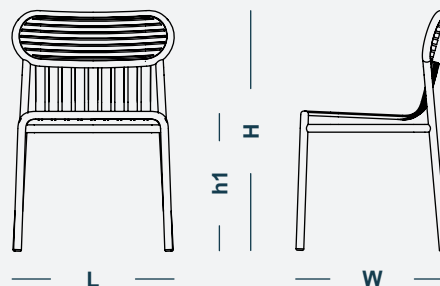

INFORMATIONS PRODUITS
PRODUCTS INFORMATIONS

CHAISE / CHAISE (PAR 2 / PER 2)

Reference : M0740101		
Materials	Colours	
Aluminium, peinture epoxy grainée <i>Aluminium, grained epoxy paint</i>	Noir - RAL 9005 <i>Black - RAL 9005</i>	
EAN : 3760236188718		

Reference : M0740105		
Materials	Colours	
Aluminium, peinture epoxy grainée <i>Aluminium, grained epoxy paint</i>	Bordeaux - RAL 3005 <i>Burgundy - RAL 3005</i>	
EAN : 3760236188756		

Reference : M0740106		
Materials	Colours	
Aluminium, peinture epoxy grainée <i>Aluminium, grained epoxy paint</i>	Bleu - RAL 5002 <i>Blue - RAL 5002</i>	
EAN : 3760236188763		

Reference : M0740108		
Materials	Colours	
Aluminium, peinture epoxy grainée <i>Aluminium, grained epoxy paint</i>	Jaune - RAL 1016 <i>Yellow - RAL 1016</i>	
EAN : 3760236188787		

Reference : M0740109		
Materials	Colours	
Aluminium, peinture epoxy grainée <i>Aluminium, grained epoxy paint</i>	Blanc - RAL 9016 <i>White - RAL 9016</i>	
EAN : 3760236188794		

Product	L	W	H	h1	Packaging	L	W	H
cm	50	52	77	45	cm	60	53	98
inch	19.7	20.5	30.3	17.7	inch	23.6	20.9	38.6

W: 5 kg / 11 lb

W: 10 kg / 5 lb

CHAISE / CHAISE (PAR 4 / PER 4)

Reference : M0740201		
Materials	Colours	
Aluminium, peinture epoxy grainée <i>Aluminium, grained epoxy paint</i>	Noir - RAL 9005 <i>Black - RAL 9005</i>	
EAN : 3760236188800		

Reference : M0740205		
Materials	Colours	
Aluminium, peinture epoxy grainée <i>Aluminium, grained epoxy paint</i>	Bordeaux - RAL 3005 <i>Burgundy - RAL 3005</i>	
EAN : 3760236188848		

Reference : M0740206		
Materials	Colours	
Aluminium, peinture epoxy grainée <i>Aluminium, grained epoxy paint</i>	Bleu - RAL 5002 <i>Blue - RAL 5002</i>	
EAN : 3760236188855		

Reference : M0740208		
Materials	Colours	
Aluminium, peinture epoxy grainée <i>Aluminium, grained epoxy paint</i>	Jaune - RAL 1016 <i>Yellow - RAL 1016</i>	
EAN : 3760236188879		

Reference : M0740209		
Materials	Colours	
Aluminium, peinture epoxy grainée <i>Aluminium, grained epoxy paint</i>	Blanc - RAL 9016 <i>White - RAL 9016</i>	
EAN : 3760236188886